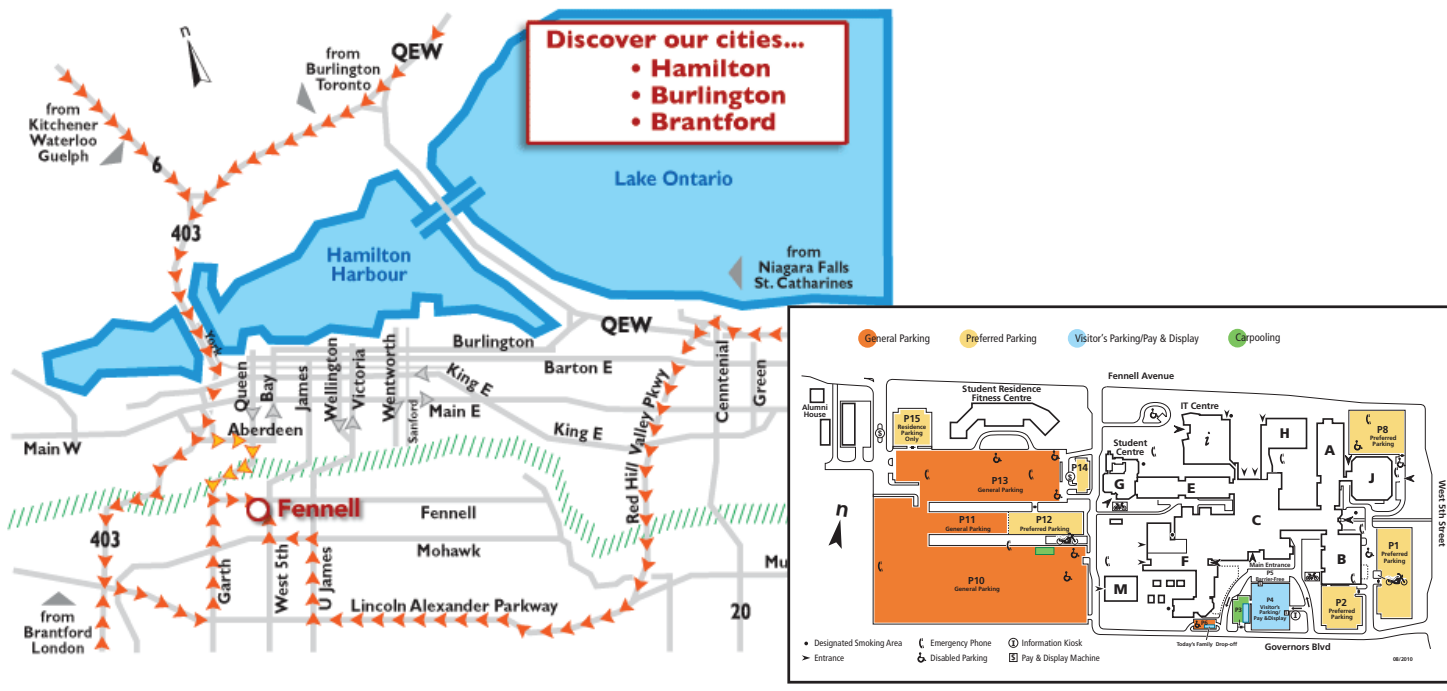

Fennell Campus, Mohawk College

135 Fennell Avenue West (at the corner of West 5th St)
Hamilton, Ontario, Canada L9C 1E9
Phone: (905) 575-1212

Directions

From points north and east (Toronto/Oakville/Burlington/Guelph):

- Hwy #403 West to Hamilton
- Exit at Aberdeen Avenue (can only go east)
- Turn right on Queen Street / Beckett Ave (Mountain Access)
- Turn left on Fennell Avenue at the first stop light at the top of the "Mountain"
- Mohawk College, Fennell Campus is on your right at the second stop light
- Turn right onto Governor's Blvd (see parking map above)

From points west (i.e. Brantford/London):

- Hwy #401 East
- Exit Hwy #403 East to Brantford and Hamilton
- Exit in Hamilton at the Lincoln Alexander Parkway ("the Linc") and go east
- Exit at Garth Street and turn left (north) (follow the signs for Mohawk College)
- Turn right (east) onto Fennell Avenue
- Mohawk College, Fennell Campus is on your right at the second stoplight
- Turn right onto Governor's Blvd (see parking map above)

From points southeast (i.e. Niagara/St. Catharines):

- QEW West to Hamilton
- Exit at the Red Hill Valley Parkway
- Come up the "Mountain" and continue onto the Lincoln Alexander Parkway ("The Linc") west
- Exit at Upper James Street and turn right (north)
- Turn left (west) on Mohawk Road (second stop light)
- Turn right (north) on West 5th St. (first stop light)
- Mohawk College, Fennell Campus is on your left just past the first stoplight

From the Hamilton International Airport:

- On exiting the Airport, turn left onto Airport Road (east towards Upper James Street)
- At Upper James Street (stoplight), turn left to go to Hamilton
- Proceed along Upper James Street to Mohawk Road
- Turn left (west) on Mohawk Road West
- Turn right (north) on West 5th St. (first stop light)
- Mohawk College, Fennell Campus is on your left just past the first stoplight

See the Parking Services page for current parking rates.