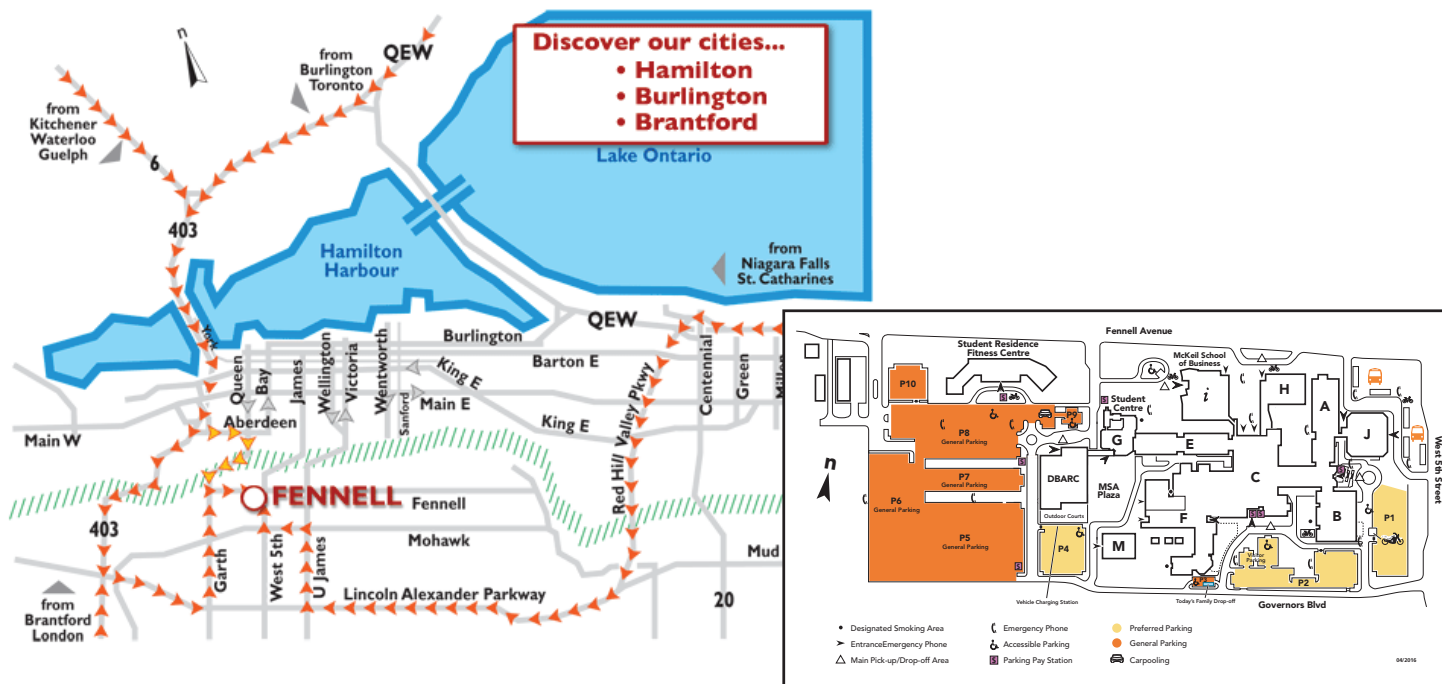

Fennell Campus, Mohawk College

135 Fennell Avenue West (at the corner of West 5th St)
Hamilton, Ontario, Canada L9C 1E9
Phone: (905) 575-1212

Directions

From points north and east (Toronto/Oakville/Burlington/Guelph):

- Hwy #403 West to Hamilton
- Exit at Aberdeen Avenue (can only go east)
- Turn right on Queen Street / Beckett Ave (Mountain Access)
- Turn left on Fennell Avenue at the first stop light at the top of the "Mountain"
- Mohawk College, Fennell Campus is on your right at the second stop light
- Turn right onto Governor's Blvd (see parking map above)

From points west (i.e. Brantford/London):

- Hwy #401 East
- Exit Hwy #403 East to Brantford and Hamilton
- Exit in Hamilton at the Lincoln Alexander Parkway ("the Linc") and go east
- Exit at Garth Street and turn left (north) (follow the signs for Mohawk College)
- Turn right (east) onto Fennell Avenue
- Mohawk College, Fennell Campus is on your right at the second stoplight
- Turn right onto Governor's Blvd (see parking map above)

From points southeast (i.e. Niagara/St. Catharines):

- QEW West to Hamilton
- Exit at the Red Hill Valley Parkway
- Come up the "Mountain" and continue onto the Lincoln Alexander Parkway ("The Linc") west
- Exit at Upper James Street and turn right (north)
- Turn left (west) on Mohawk Road (second stop light)
- Turn right (north) on West 5th St. (first stop light)
- Mohawk College, Fennell Campus is on your left just past the first stoplight

From the Hamilton International Airport:

- On exiting the Airport, turn left onto Airport Road (east towards Upper James Street)
- At Upper James Street (stoplight), turn left to go to Hamilton
- Proceed along Upper James Street to Mohawk Road
- Turn left (west) on Mohawk Road West
- Turn right (north) on West 5th St. (first stop light)
- Mohawk College, Fennell Campus is on your left just past the first stoplight

See the Parking Services page for current parking rates.