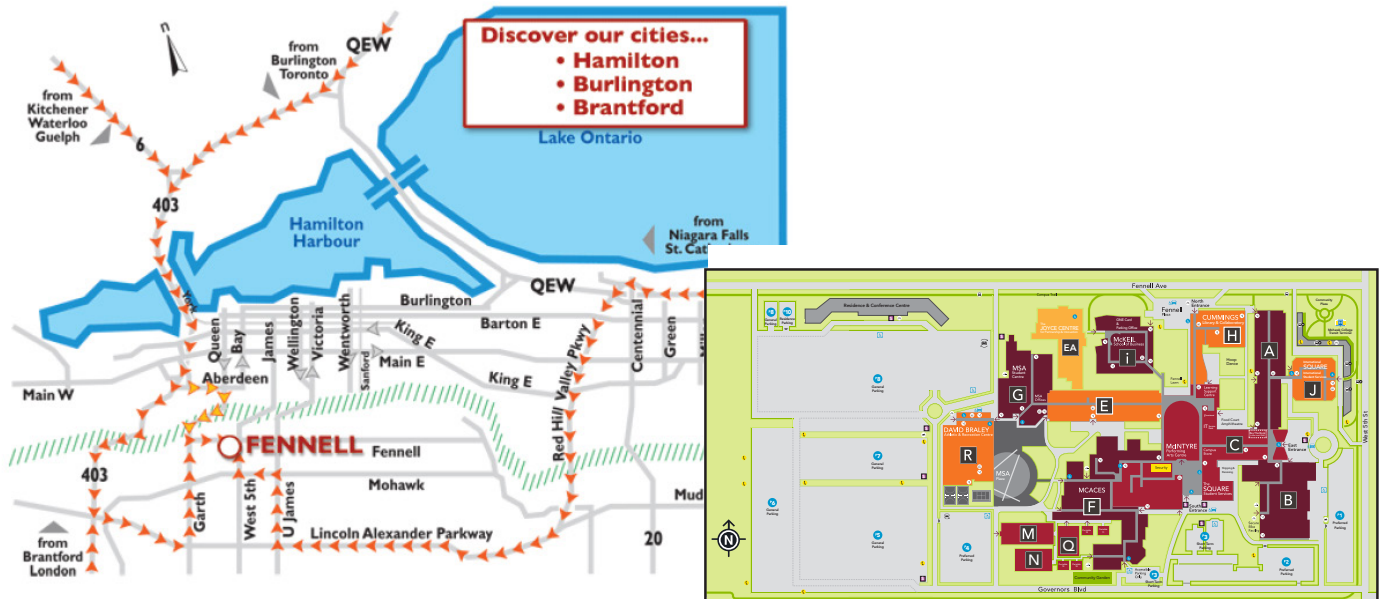

Fennell Campus, Mohawk College

135 Fennell Avenue West (at the corner of West 5th St)
Hamilton, Ontario, Canada L9C 0E5
Phone: (905) 575-1212

Directions

From points north and east (Toronto/Oakville/Burlington/Guelph):

- Hwy #403 West to Hamilton
- Exit at Aberdeen Avenue (can only go east)
- Turn right on Queen Street/ Beckett Ave (Mountain Access)
- Turn left on Fennell Avenue at the first stop light at the top of the "Mountain"
- Mohawk College, Fennell Campus is on your right at the second stop light
- Turn right onto Governor's Blvd (see parking map above)

From points west (i.e. Brantford/London):

- Hwy #401 East
- Exit Hwy #403 East to Brantford and Hamilton
- Exit in Hamilton at the Lincoln Alexander Parkway ("the Linc") and go east
- Exit at Garth Street and turn left (north) (follow the signs for Mohawk College)
- Turn right (east) onto Fennell Avenue
- Mohawk College, Fennell Campus is on your right at the second stoplight
- Turn right onto Governor's Blvd (see parking map above)

From points southeast (i.e. Niagara/St. Catharines):

- QEW West to Hamilton
- Exit at the Red Hill Valley Parkway
- Come up the "Mountain" and continue onto the Lincoln Alexander Parkway ("The Linc") west
- Exit at Upper James Street and turn right (north)
- Turn left (west) on Mohawk Road (second stop light)
- Turn right (north) on West 5th St. (first stop light)
- Mohawk College, Fennell Campus will be the left turn at the second set of lights

From the Hamilton International Airport:

- On exiting the Airport, turn left onto Airport Road (east towards Upper James Street)
- At Upper James Street (stoplight), turn left to go to Hamilton
- Proceed along Upper James Street to Mohawk Road
- Turn left (west) on Mohawk Road West
- Turn right (north) on West 5th St. (first stop light)
- Mohawk College, Fennell Campus will be the left turn at the second set of lights

See the Parking Services page for current parking rates.