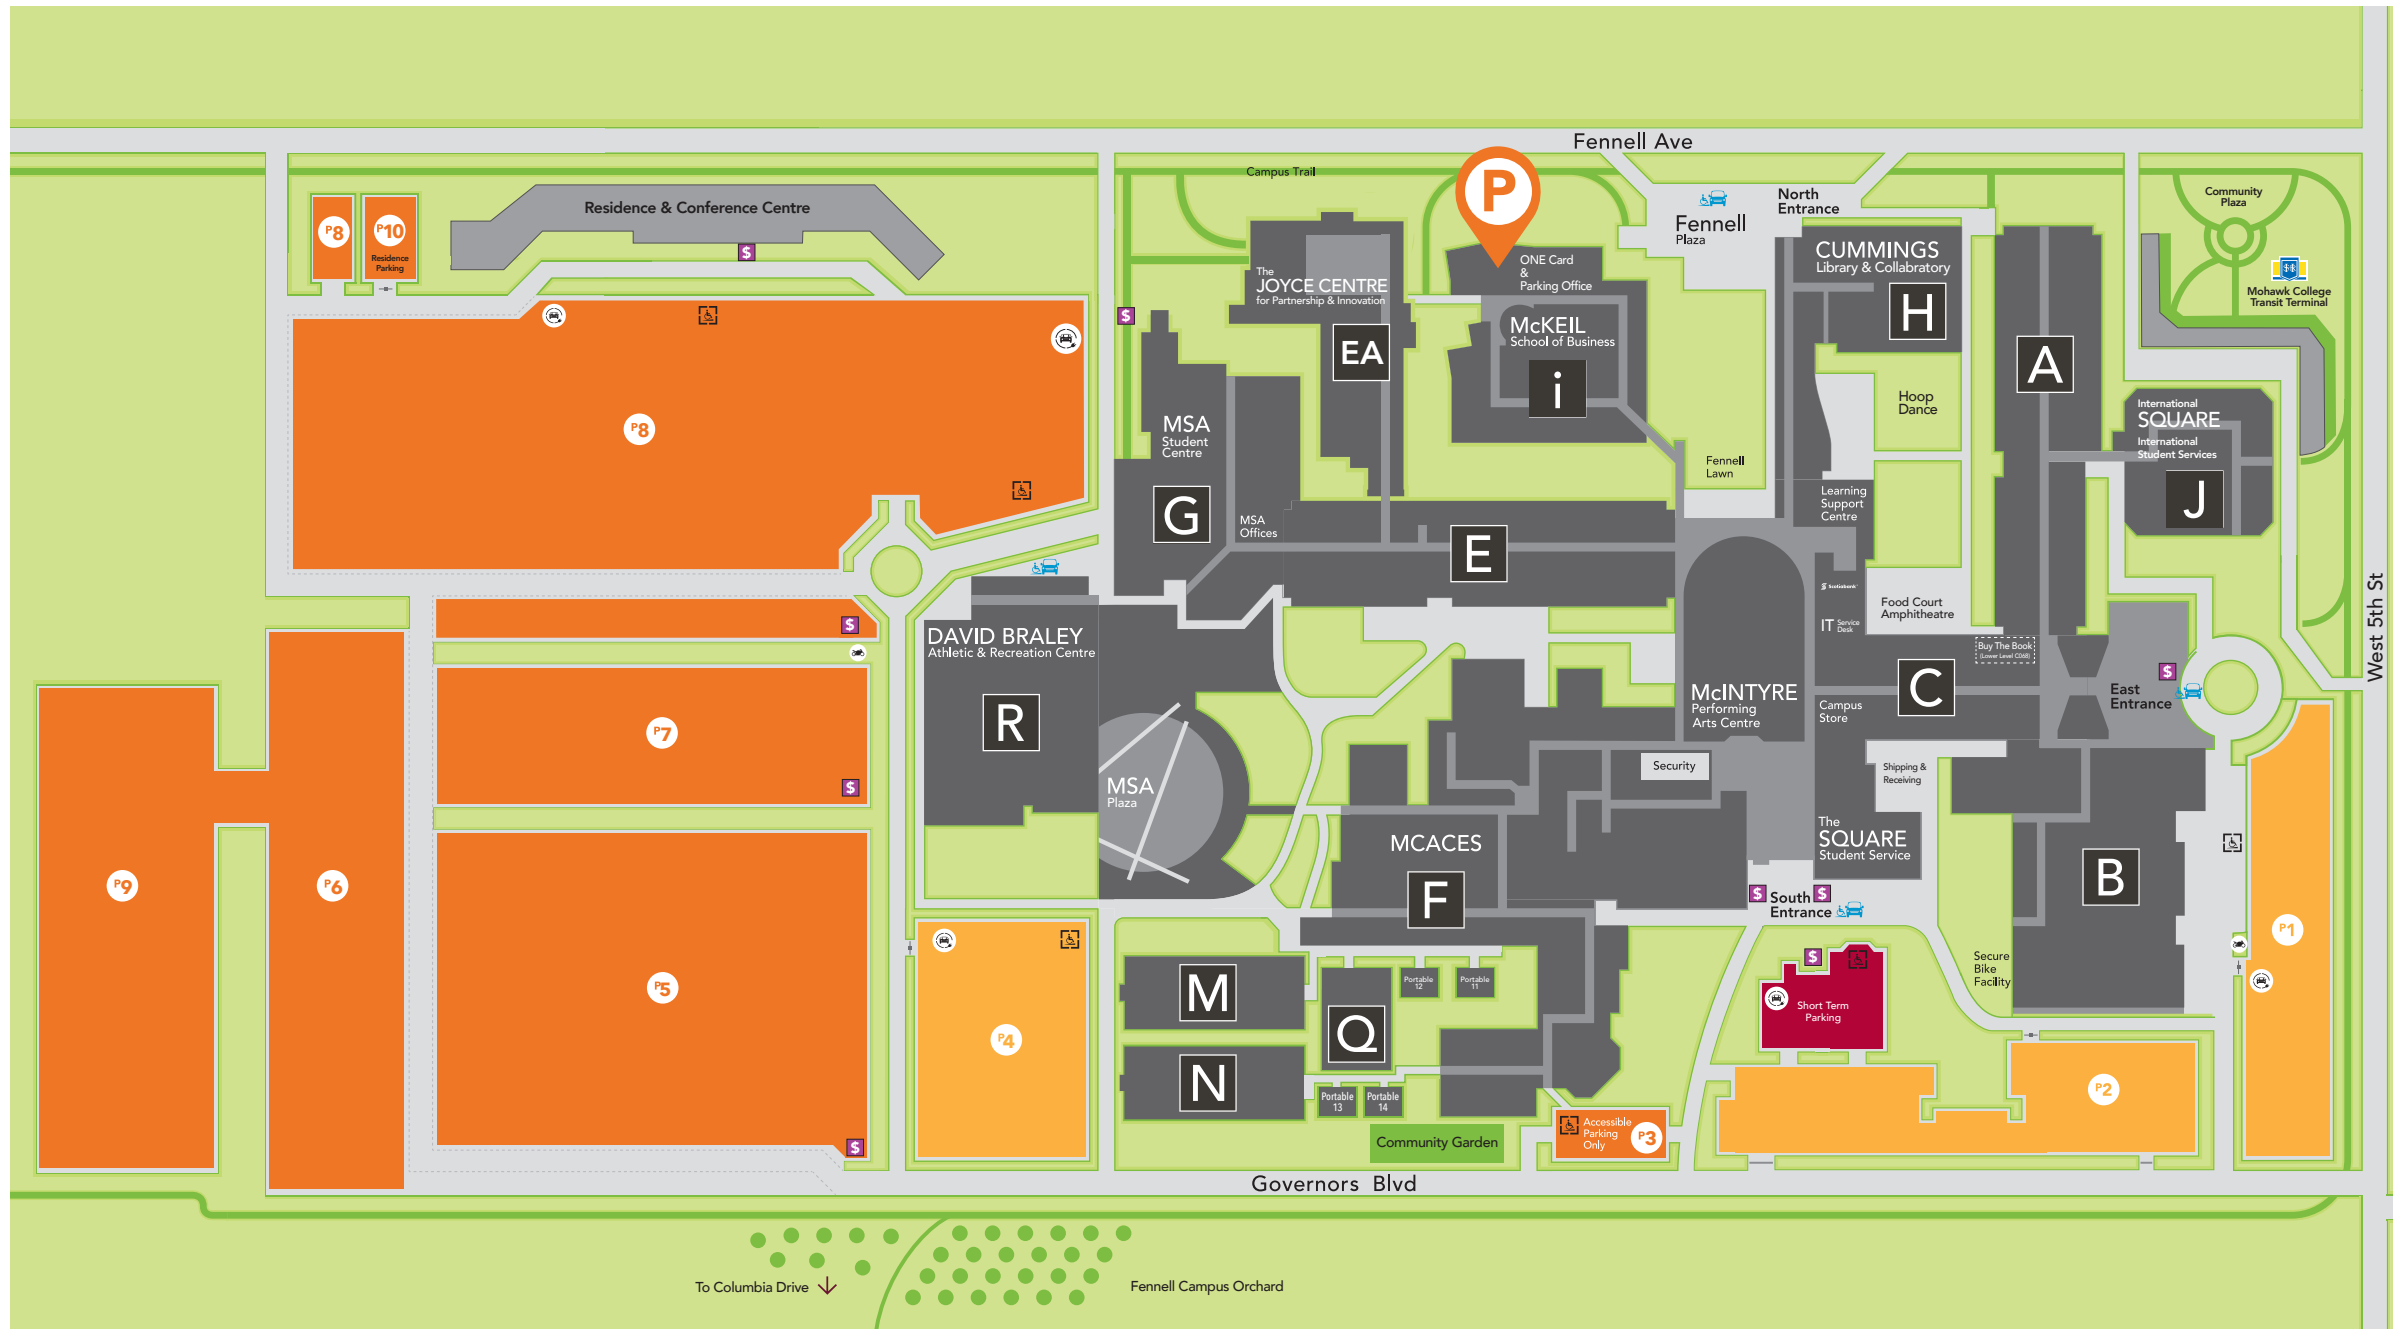

Parking Services FENNEL CAMPUS

Legend

-  Parking Services (i130)
-  General Parking
-  Preferred Parking
-  Short Term Parking
-  Accessible Parking
-  Pay by Plate Station
-  Motorcycle Parking
-  Charging Station
-  Accessible Zone