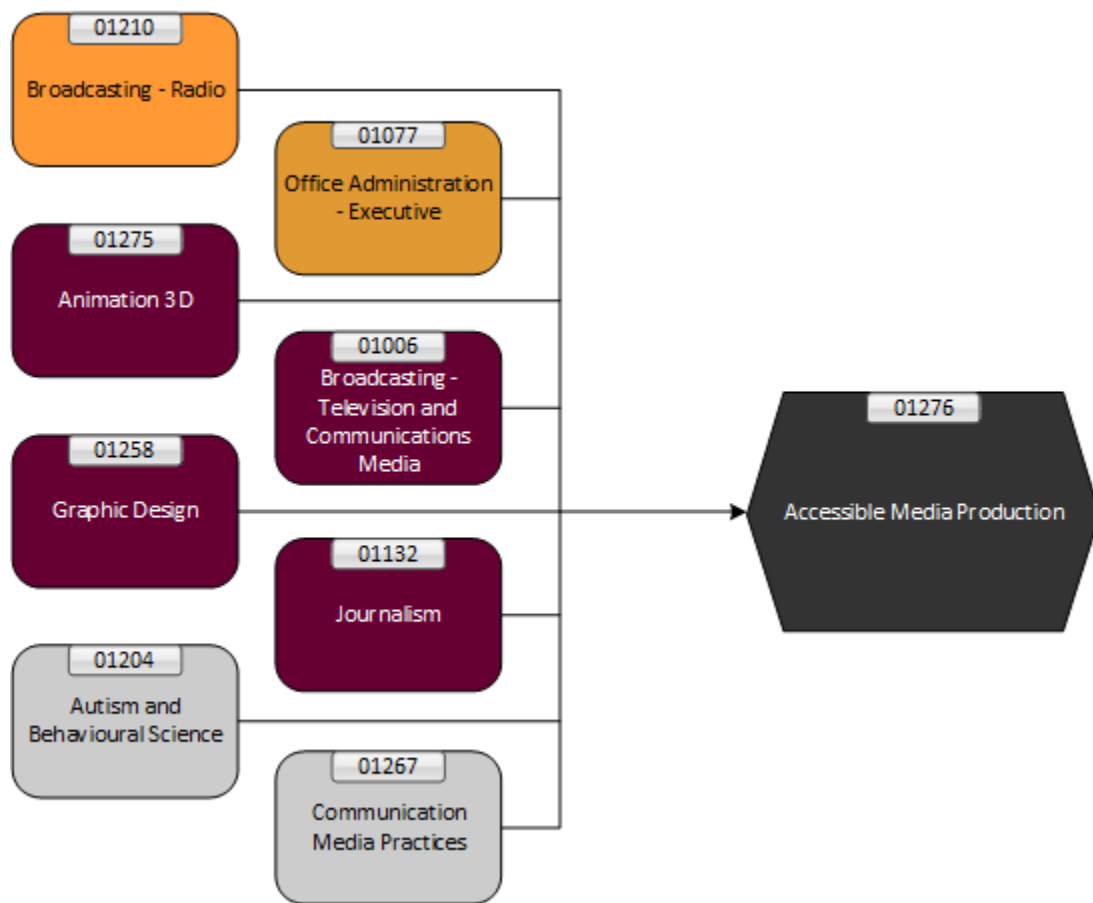

Accessible Media Production (OCGC) Program Pathways Map.

This Pathways map shows how the identified program can lead to future program choices.

	Identified Program		OCD (Intensive)
	Degree		OCD
	OCGC		OCC
	OCAD		MCC

*Enter Semester 1 unless otherwise specified. Equivalencies and/or course exemptions may apply. Prerequisite courses and/or minimum averages may be required. Contact the academic area for full details.