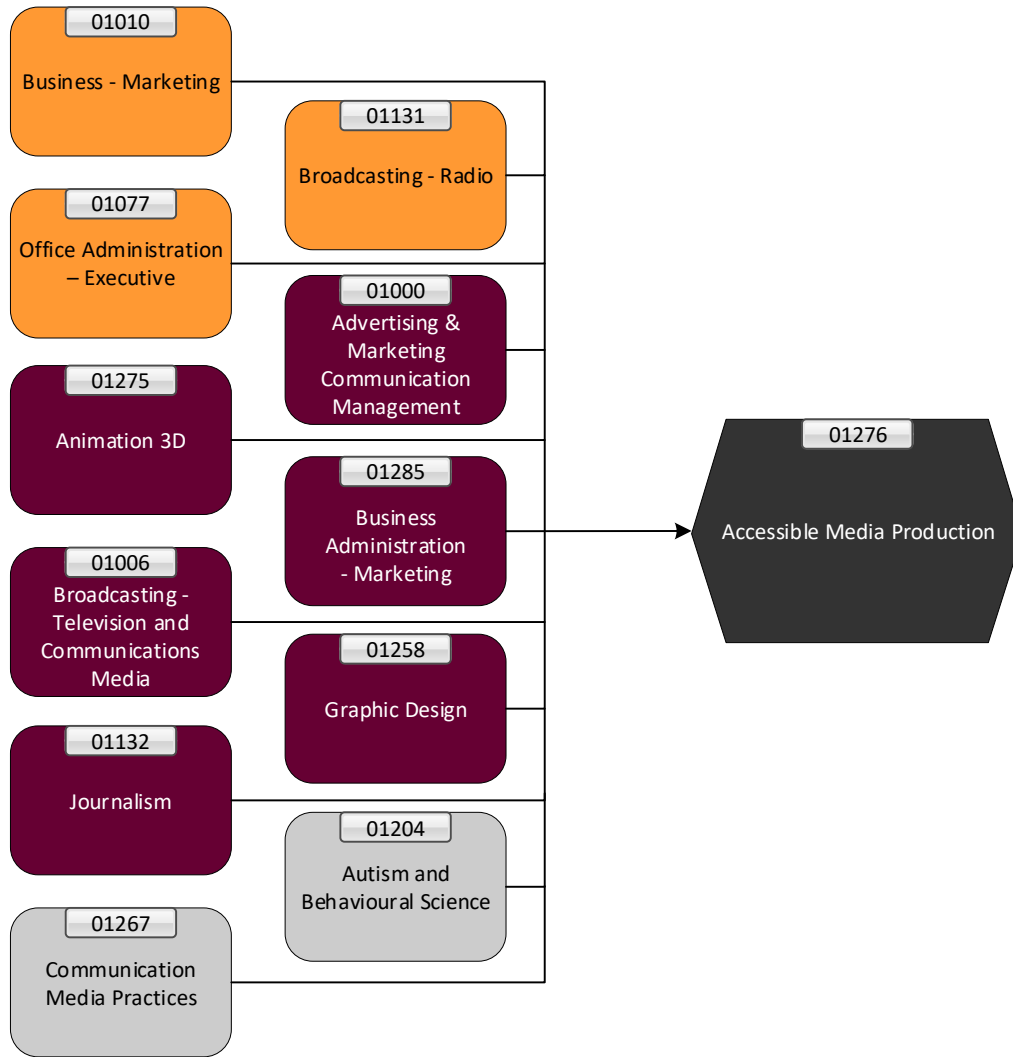

Accessible Media Production (OCGC)

Program Pathways Map

This Pathways map shows how the identified program can lead to future program choices.

Identified Program	OCD (Intensive)
Degree	OCD
OCGC	OCC
OCAD	MCC

*Enter Semester 1 unless otherwise specified. Equivalencies and/or course exemptions may apply. Prerequisite courses and/or minimum averages may be required. Contact the academic area for full details.