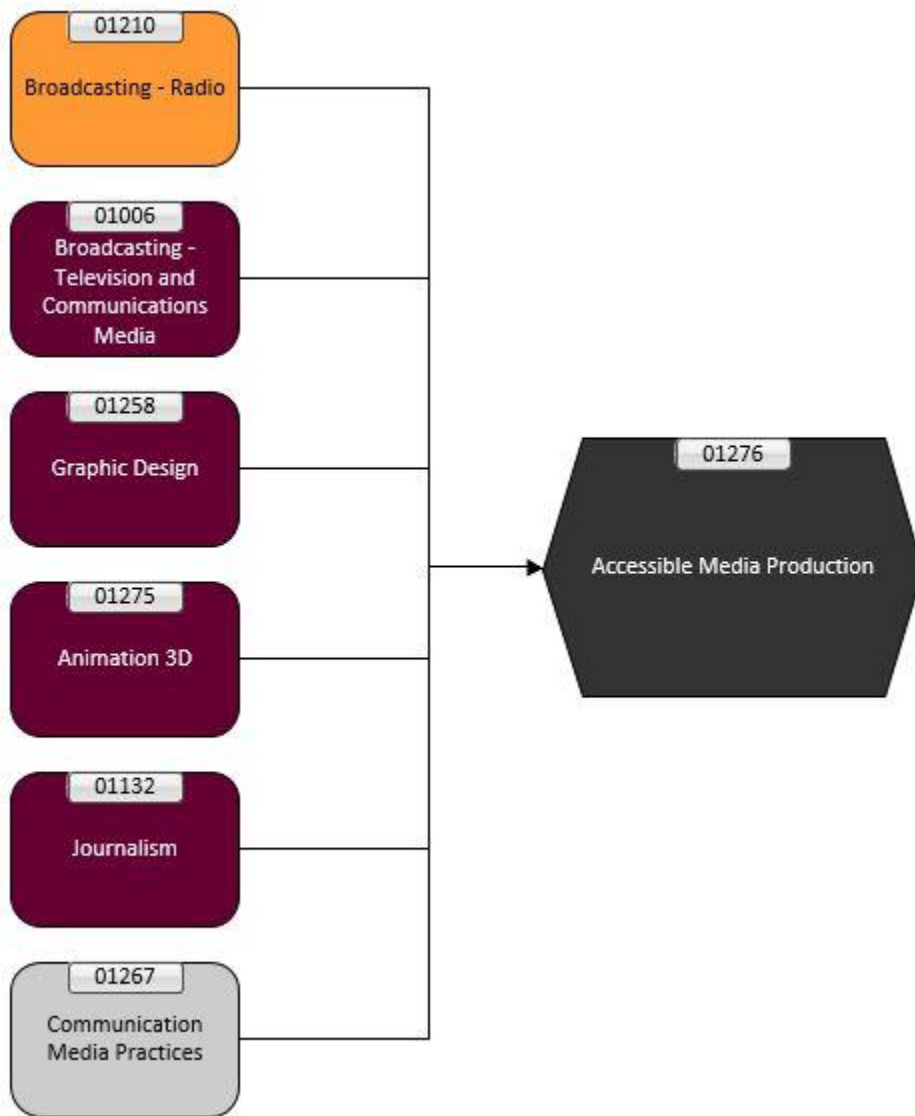

Accessible Media Production (OCGC) Program Pathways Map.

This Pathways map shows how the identified program can lead to future program choices.

	Identified Program		OCD (Intensive)
	Degree		OCD
	OCGC		OCC
	OCAD		MCC