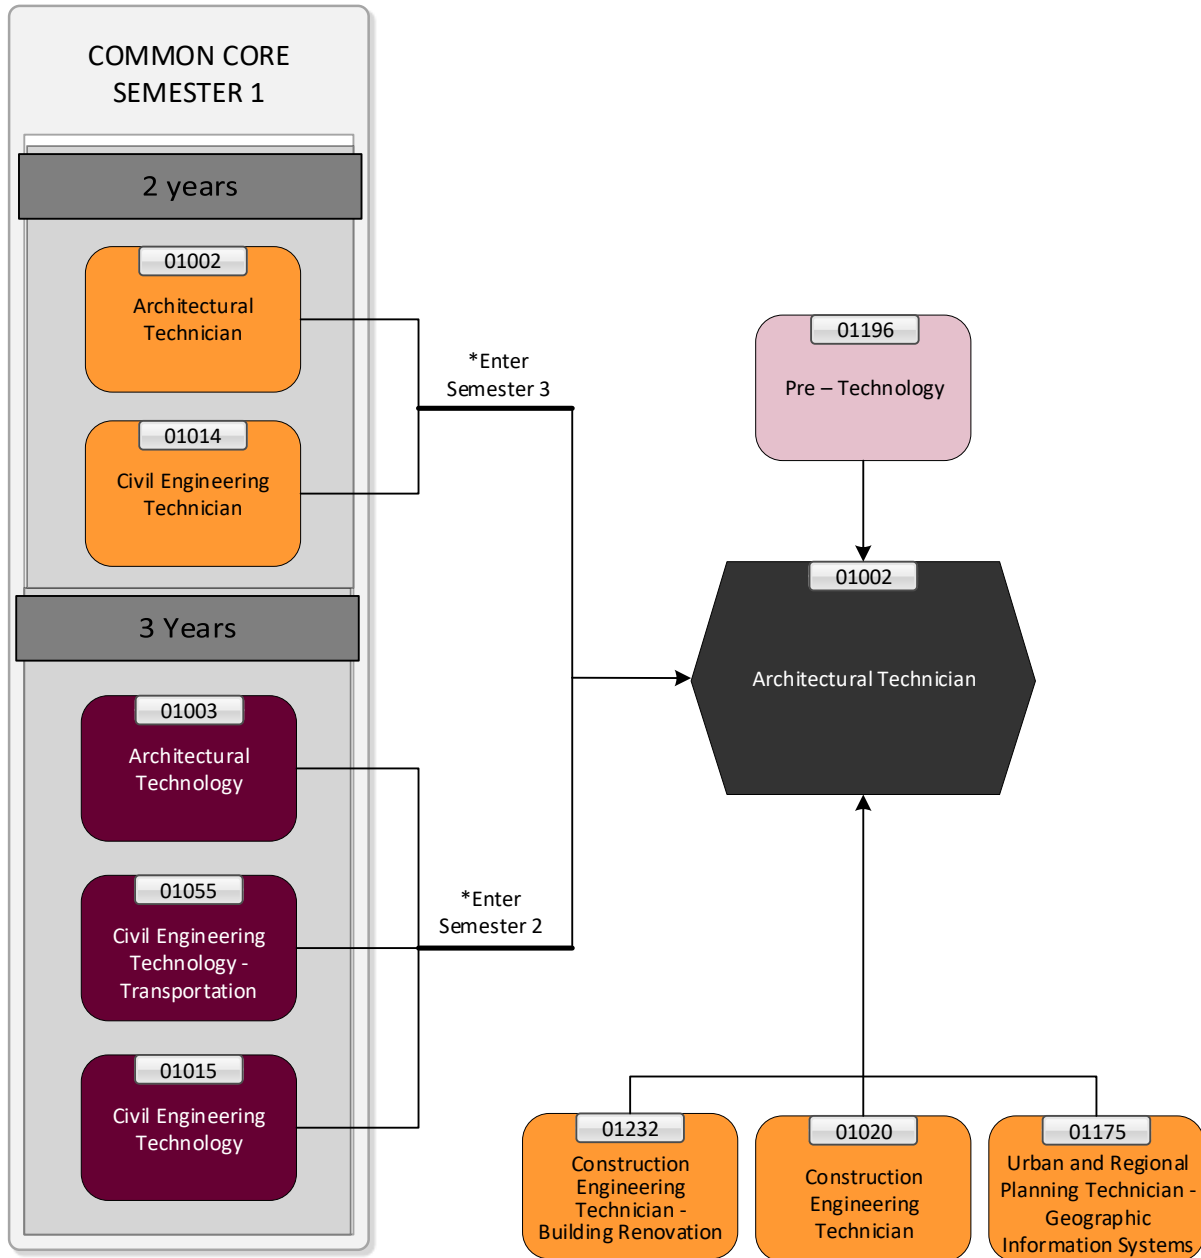

Architectural Technician (OCD)

Program Pathways Map

This Pathways map shows how the identified program can lead to future program choices.

	Identified Program		OCD (Intensive)
	Degree		OCD
	OCGC		OCC
	OCAD		MCC

*Enter Semester 1 unless otherwise specified. Equivalencies and/or course exemptions may apply. Prerequisite courses and/or minimum averages may be required. Contact the academic area for full details.