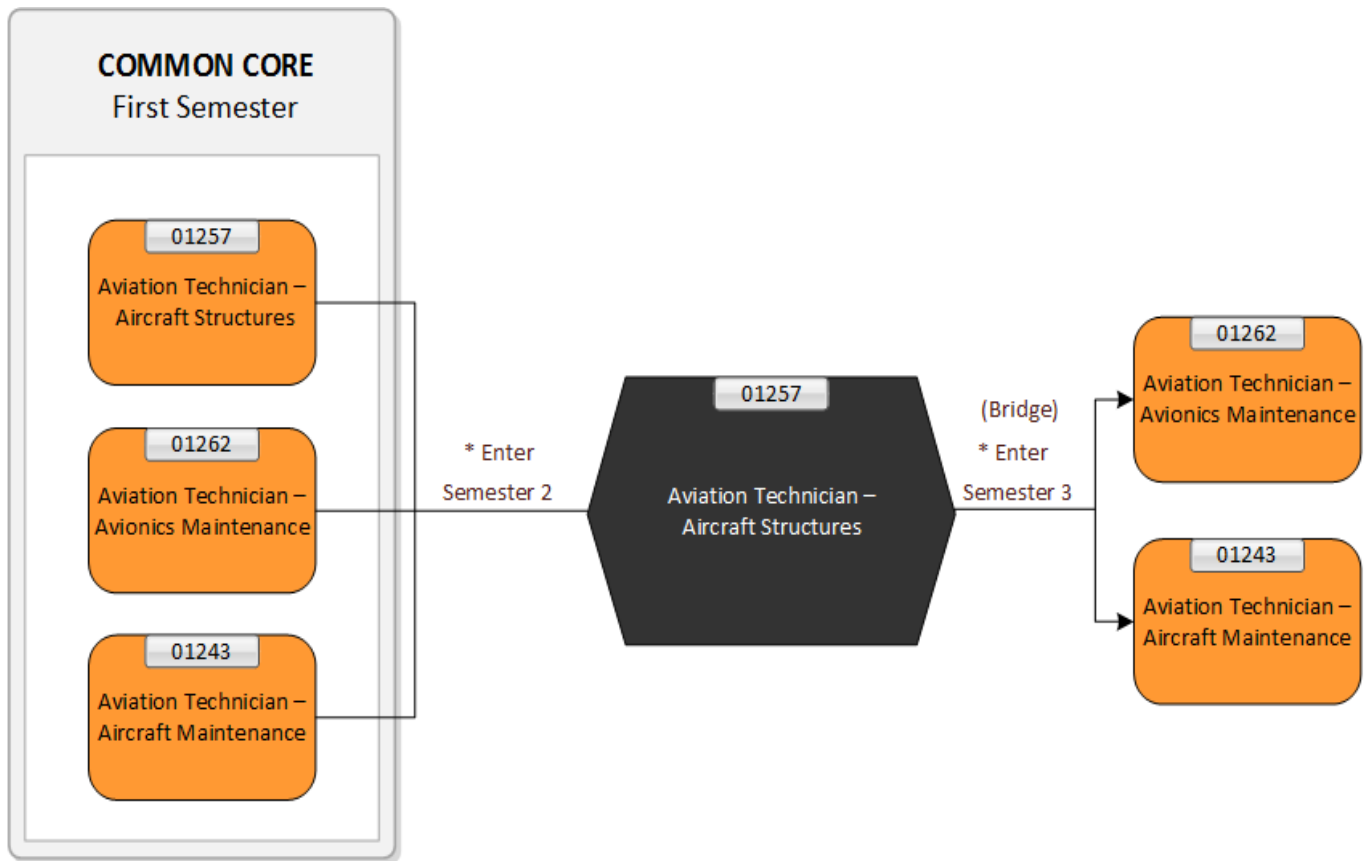

Aviation Technician - Aircraft Structures (OCD)

Internal Program Pathways Map

This Internal Pathways map shows how the identified program can lead to future program choices.

	Identified Program		OCD (Intensive)
	Degree		OCD
	OCCGC		OCC
	OCCAD		MCC

* Enter Semester 1 unless otherwise specified. Equivalencies and/or course exemptions may apply. Prerequisite courses and/or minimum averages may be required. Contact the academic area for full details.