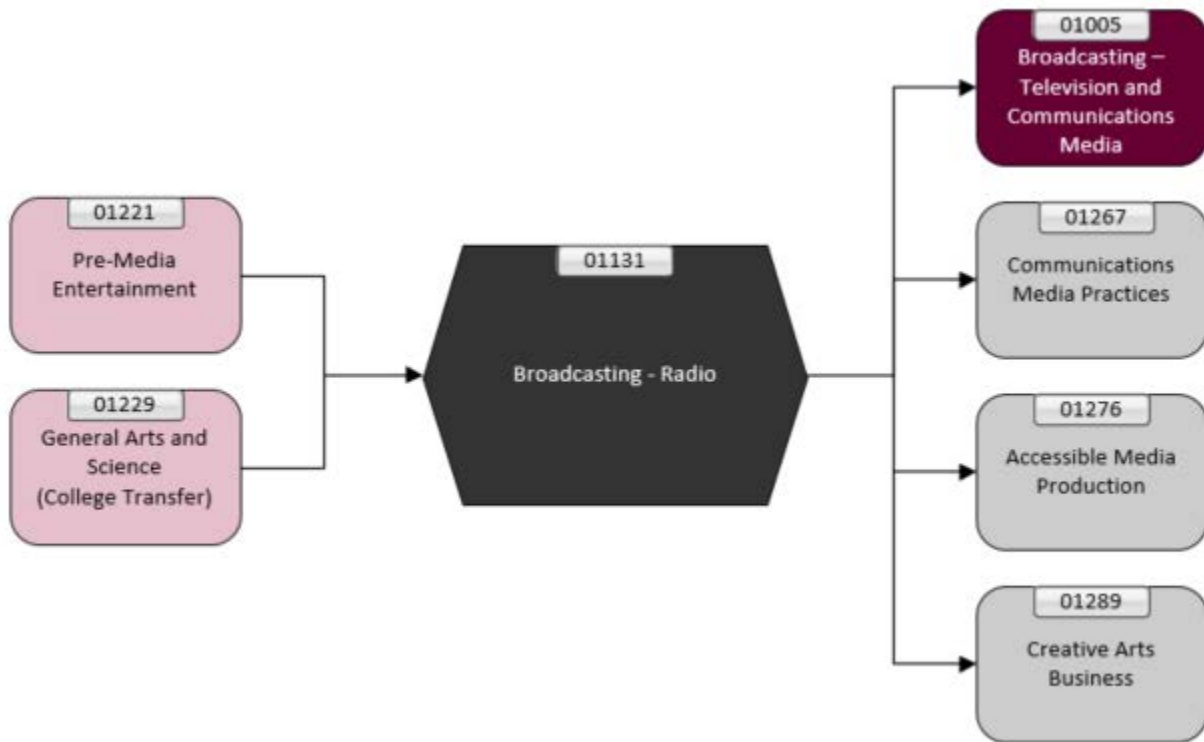

Broadcasting – Radio (OCD) Program Pathways Map

This Pathways map shows how the identified program can lead to future program choices.

	Identified Program		OCD (Intensive)
	Degree		OCD
	OCGC		OCC
	OCAD		MCC

Enter Semester 1 unless otherwise specified. Equivalencies and/or course exemptions may apply. Prerequisite courses and/or minimum averages may be required. Contact the academic area for full details.