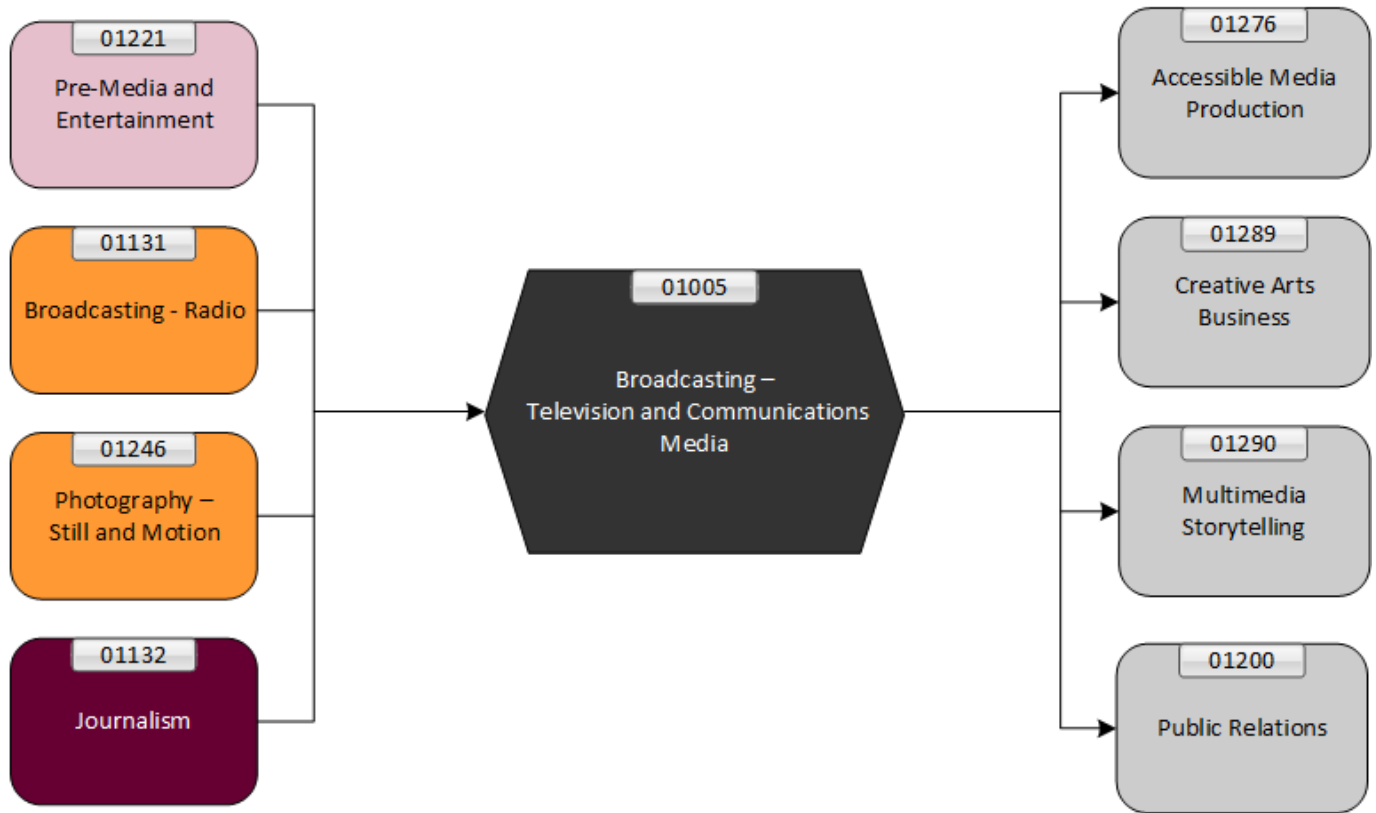

Broadcasting – Television and Communications Media (OCAD)

Internal Program Pathways Map

This Internal Pathways map shows how the identified program can lead to future program choices.

	Identified Program		OCD (Intensive)
	Degree		OCD
	OCGC		OCC
	OCAD		MCC