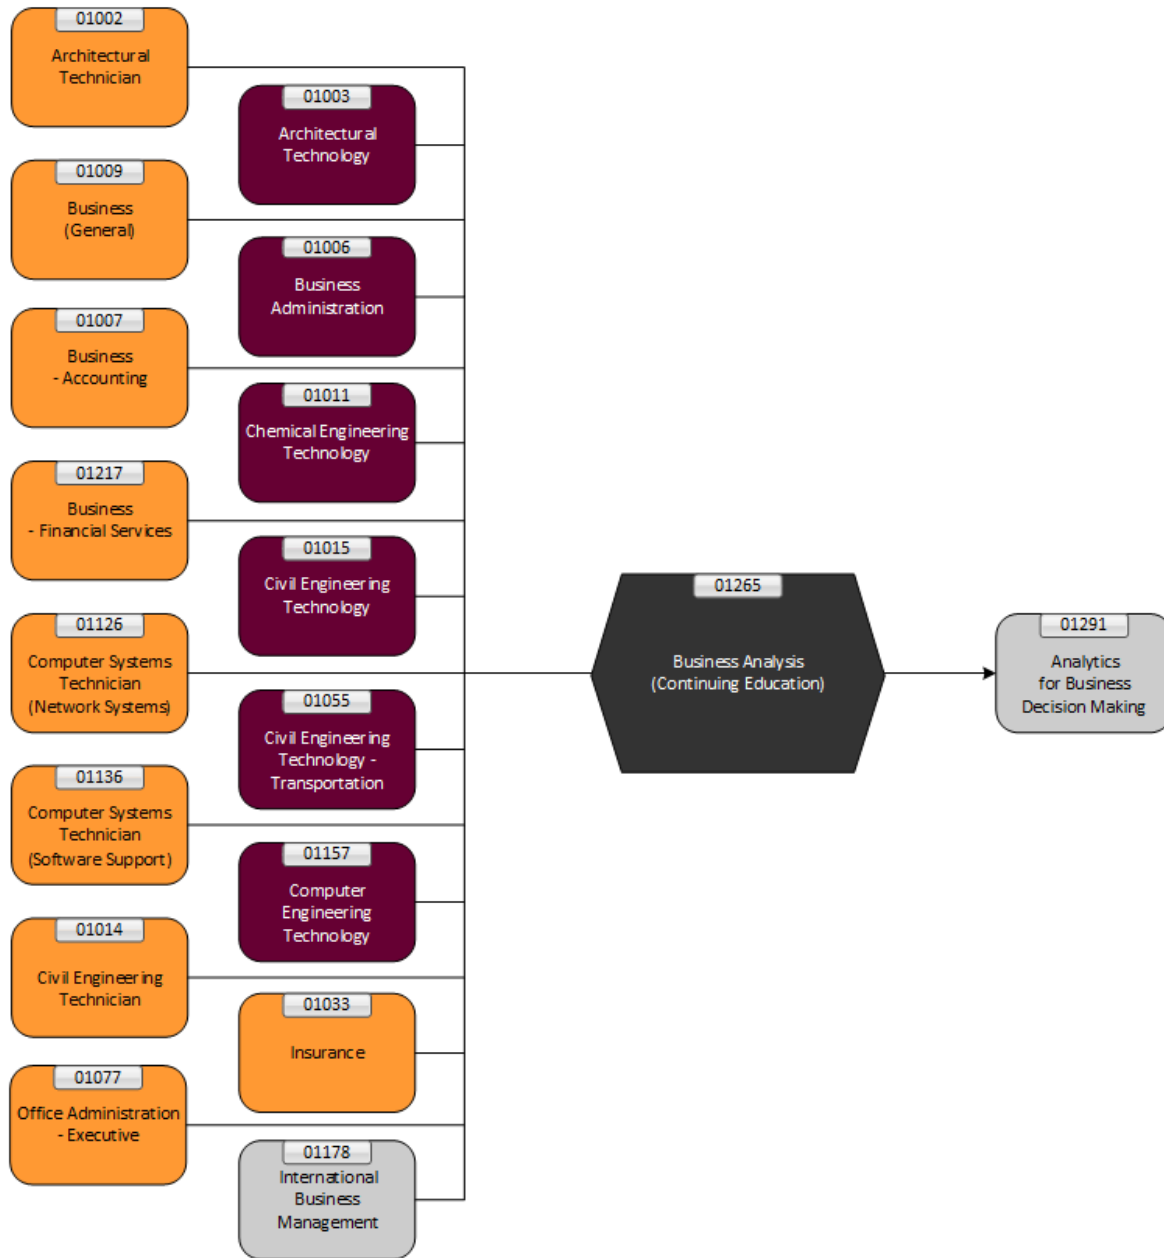

Business Analysis (Continuing Education) (OCGC)

Program Pathways Map

This Pathways map shows how the identified program can lead to future program choices.

Identified Program	OCG (Intensive)
Degree	OCG
OCGC	OCC
OCAD	MCC

*Enter Semester 1 unless otherwise specified. Equivalencies and/or course exemptions may apply. Prerequisite courses and/or minimum averages may be required. Contact the academic area for full details.