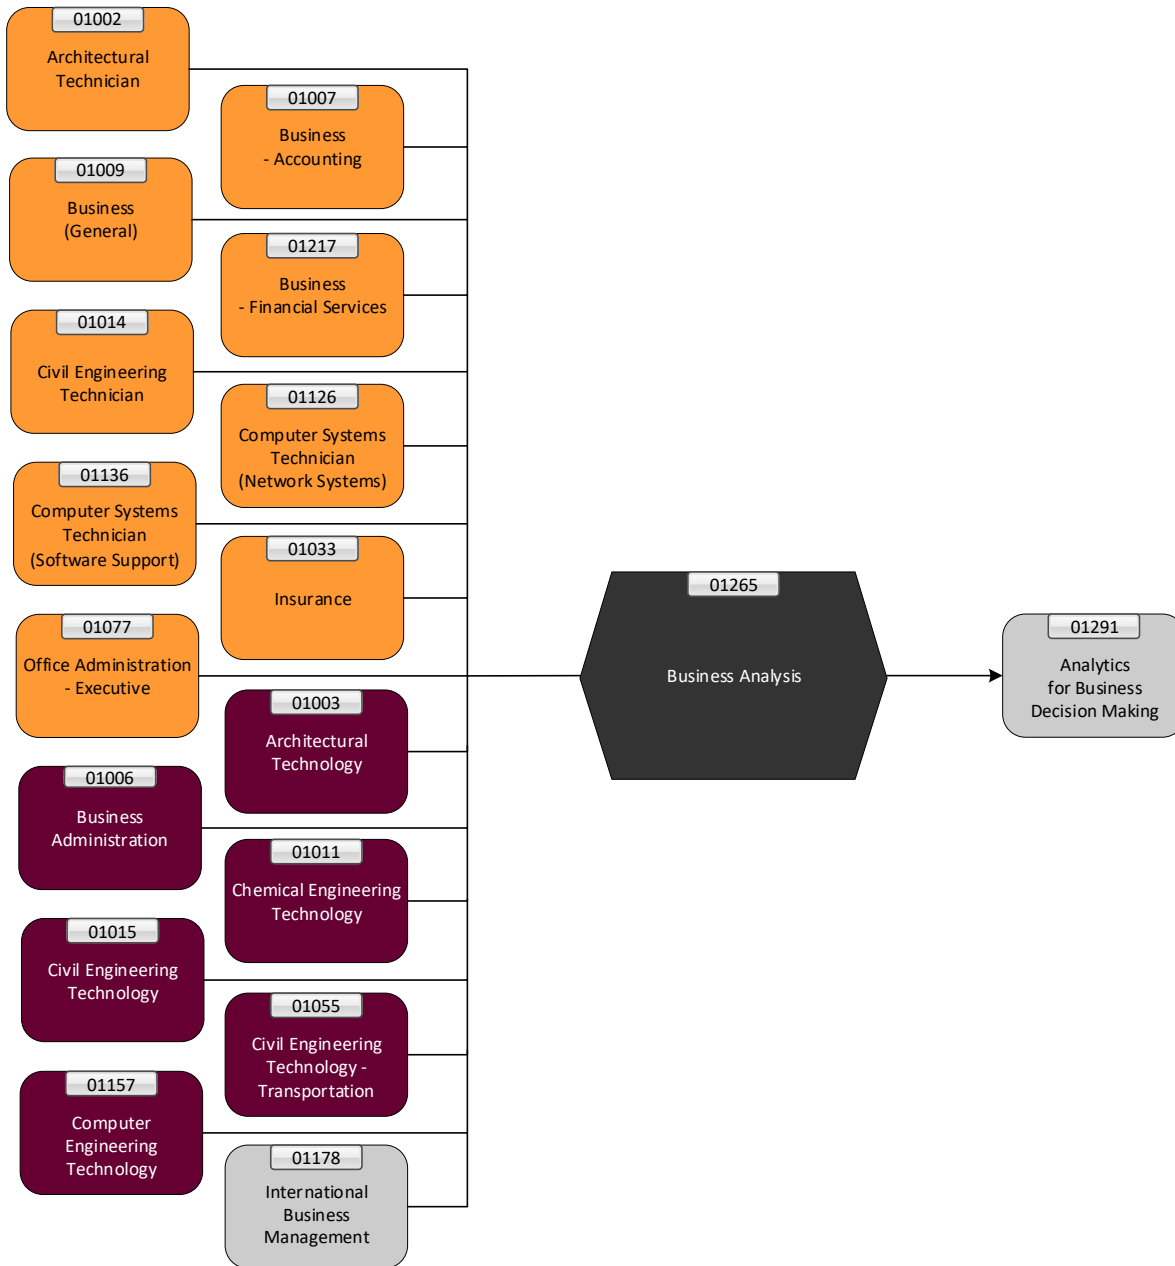

Business Analysis (OCGC) Program Pathways Map

This Pathways map shows how the identified program can lead to future program choices.

	Identified Program		OCD (Intensive)
	Degree		OCD
	OCGC		OCC
	OCAD		MCC

*Enter Semester 1 unless otherwise specified. Equivalencies and/or course exemptions may apply. Prerequisite courses and/or minimum averages may be required. Contact the academic area for full details.