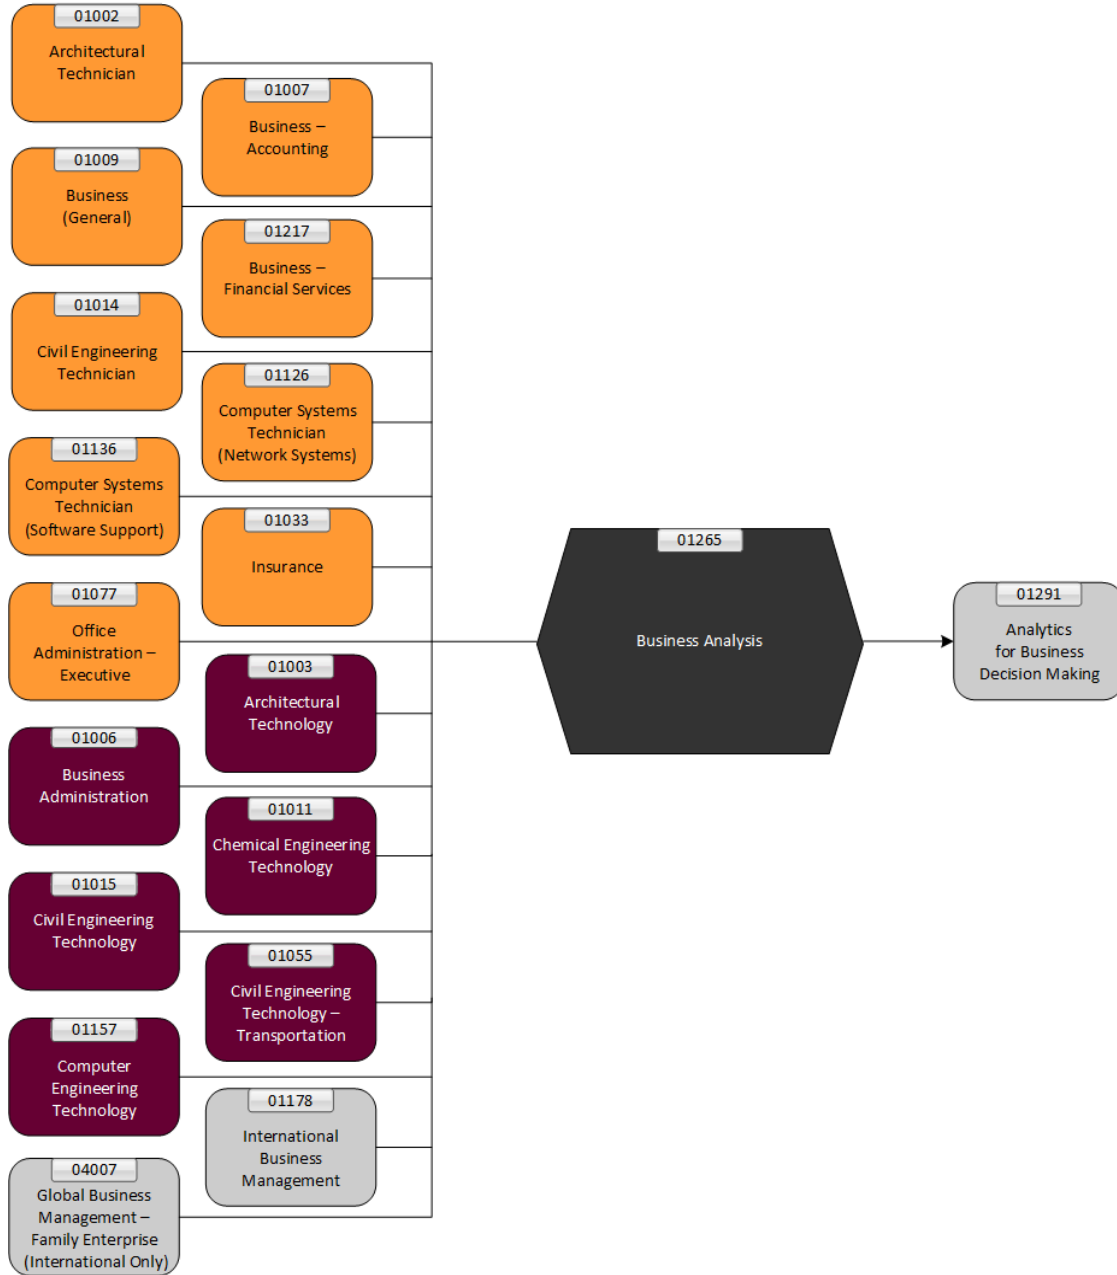

## Business Analysis (OCGC)

### Internal Program Pathways Map

This Internal Pathways map shows how the identified program can lead to future program choices.

Black	Identified Program	Light Orange	OCD (Intensive)
Dark Purple	Degree	Orange	OCD
Grey	OCGC	Light Purple	OCC
Dark Purple	OCAD	White	MCC

\* Enter Semester 1 unless otherwise specified. Equivalencies and/or course exemptions may apply. Prerequisite courses and/or minimum averages may be required. Contact the academic area for full details.