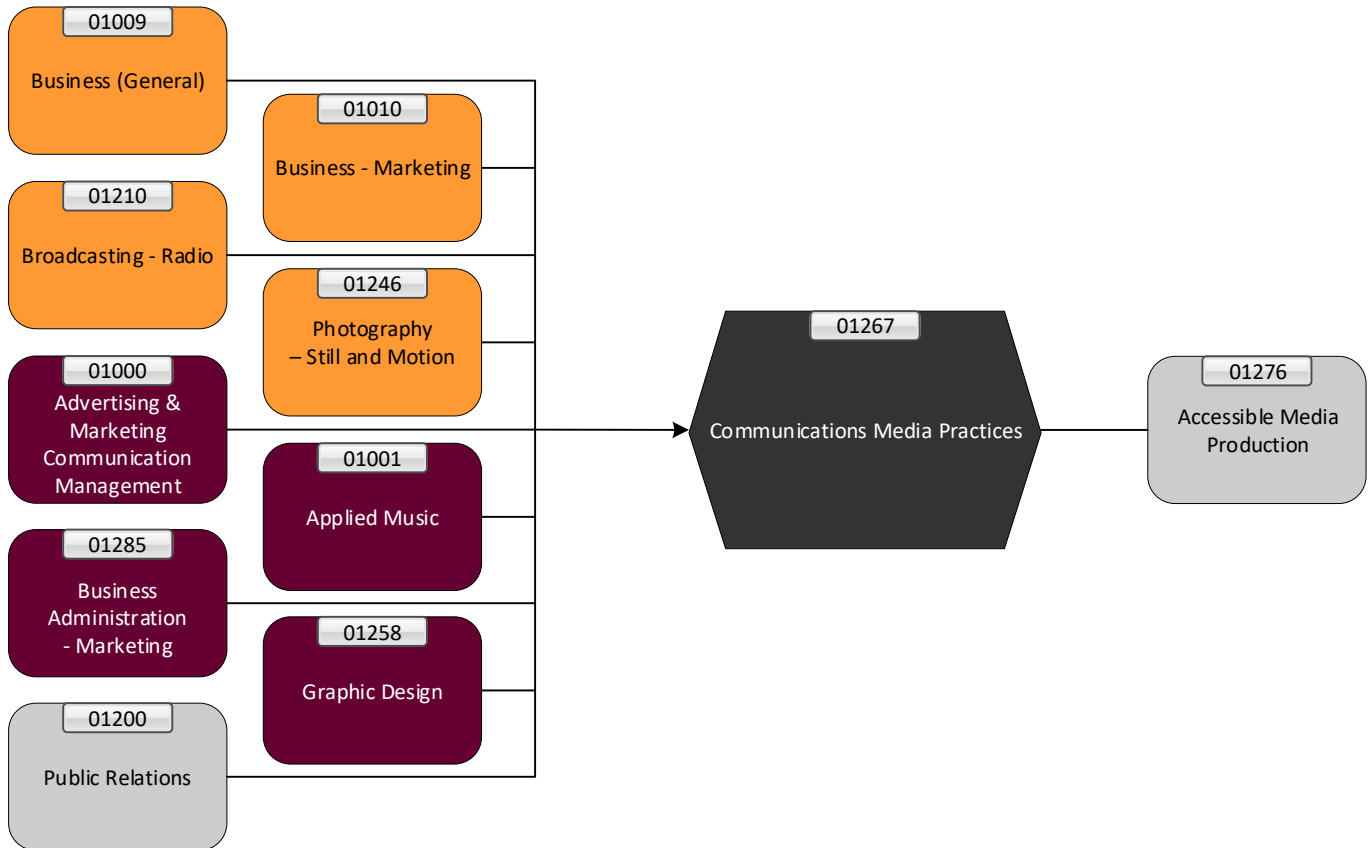

Communications Media Practices (OCGC) Program Pathways Map

This Pathways map shows how the identified program can lead to future program choices.

	Identified Program		OCD (Intensive)
	Degree		OCD
	OCGC		OCC
	OCAD		MCC

*Enter Semester 1 unless otherwise specified. Equivalencies and/or course exemptions may apply. Prerequisite courses and/or minimum averages may be required. Contact the academic area for full details.