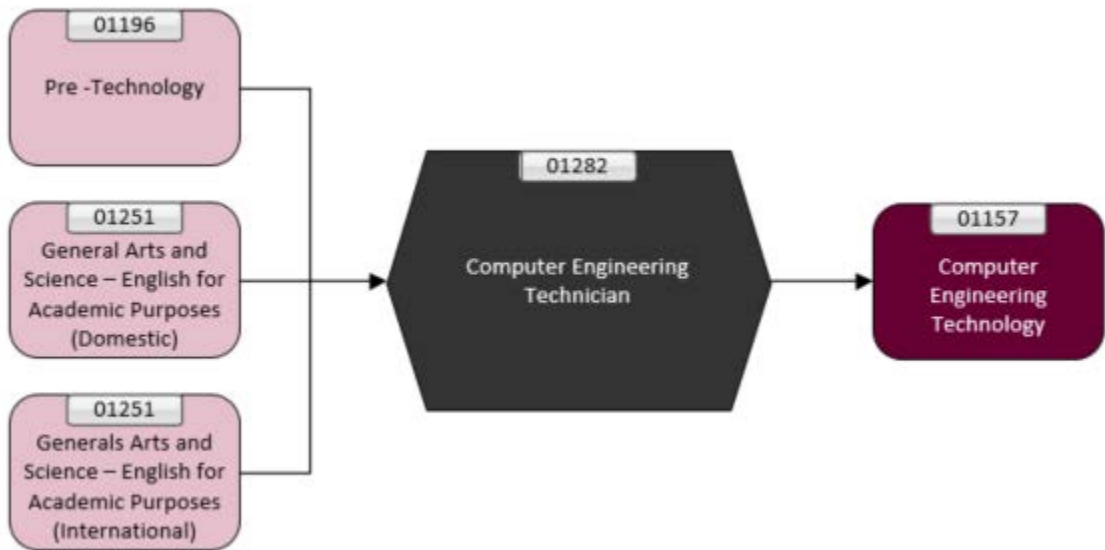

## Computer Engineering Technician (OCD) Program Pathways Map

This Pathways map shows how the identified program can lead to future program choices.

	Identified Program		OCD (Intensive)
	Degree		OCD
	OCGC		OCC
	OCAD		MCC

Enter Semester 1 unless otherwise specified. Equivalencies and/or course exemptions may apply. Prerequisite courses and/or minimum averages may be required. Contact the academic area for full details.