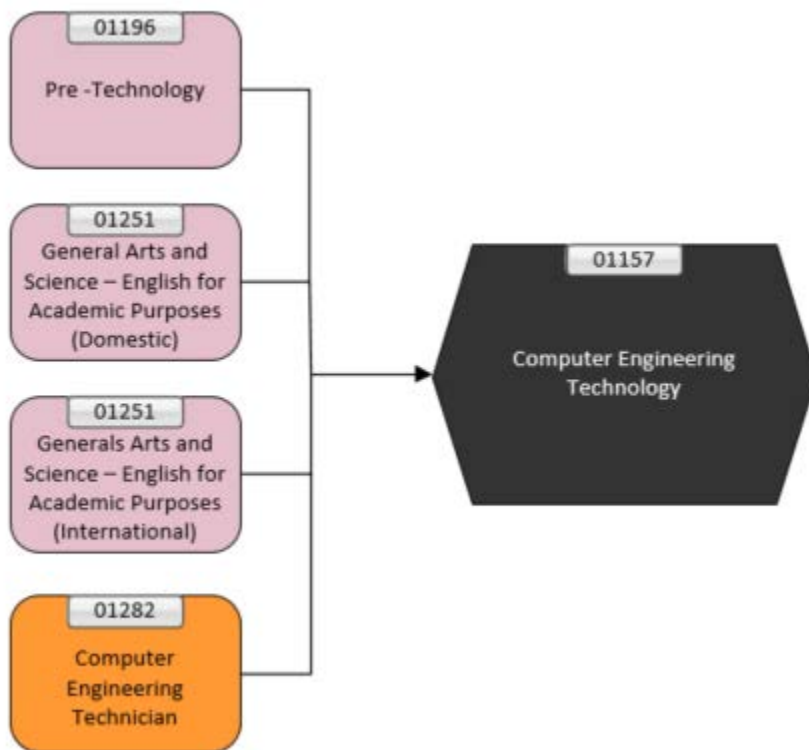

Computer Engineering Technology (OCAD) Program Pathways Map

This Pathways map shows how the identified program can lead to future program choices.

	Identified Program		OCD (Intensive)
	Degree		OCD
	OCGC		OCC
	OCAD		MCC

Enter Semester 1 unless otherwise specified. Equivalencies and/or course exemptions may apply. Prerequisite courses and/or minimum averages may be required. Contact the academic area for full details.