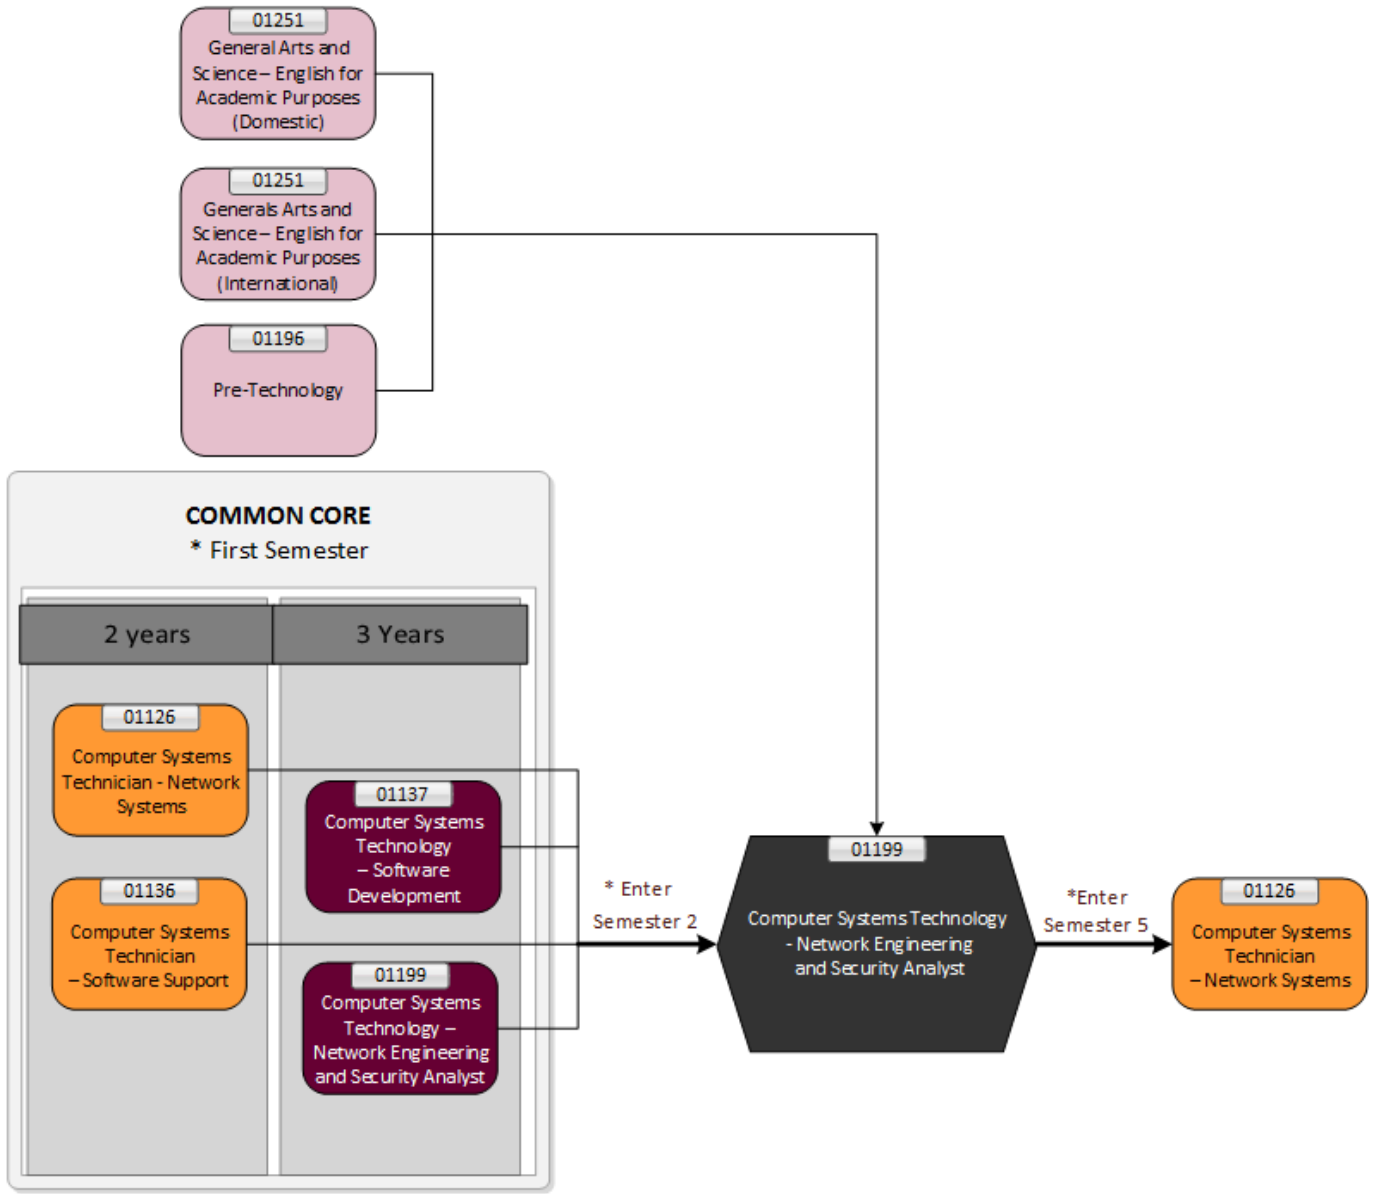

## Computer Systems Technology - Network Engineering and Security Analyst (OCAD)

### Program Pathways Map

This Pathways map shows how the identified program can lead to future program choices.

	Identified Program		OCD (Intensive)
	Degree		OCD
	OCGC		OCC
	OCAD		MCC

\*Enter Semester 1 unless otherwise specified. Equivalencies and/or course exemptions may apply. Prerequisite courses and/or minimum averages may be required. Contact the academic area for full details.