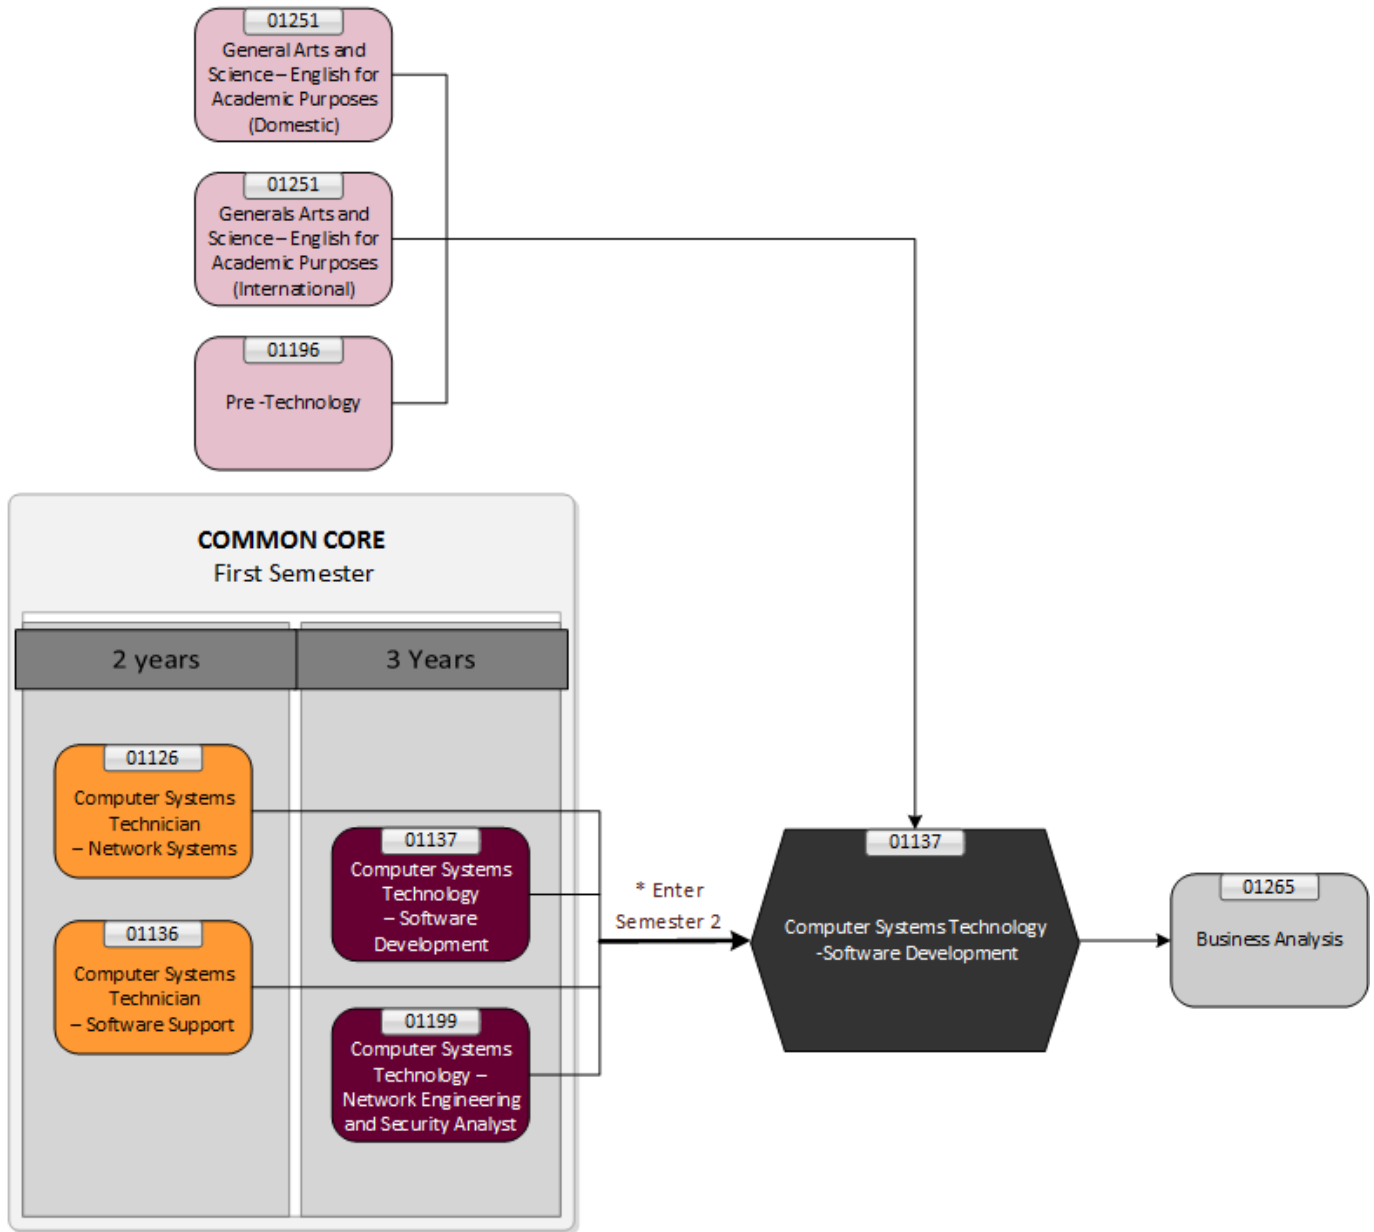

Computer Systems Technology - Software Development (OCAD)

Program Pathways Map

This Pathways map shows how the identified program can lead to future program choices.

	Identified Program		OCD (Intensive)
	Degree		OCD
	OCGC		OCC
	OCAD		MCC

*Enter Semester 1 unless otherwise specified. Equivalencies and/or course exemptions may apply. Prerequisite courses and/or minimum averages may be required. Contact the academic area for full details.