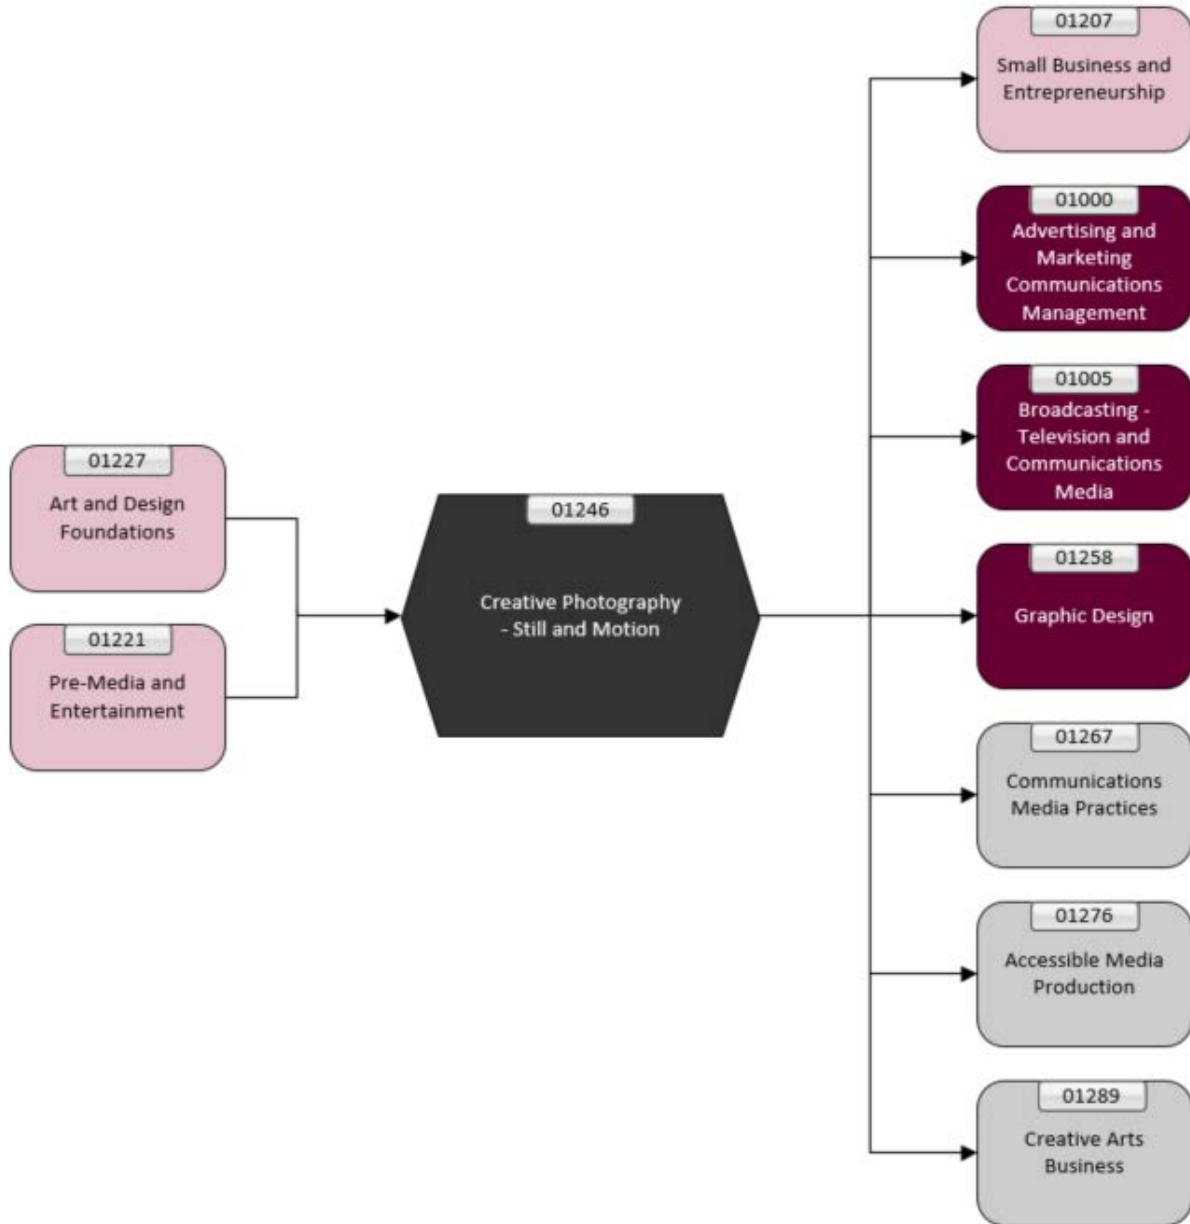

Creative Photography - Still and Motion (OCD) Program Pathways Map

This Pathways map shows how the identified program can lead to future program choices.

	Identified Program		OCD (Intensive)
	Degree		OCD
	OCGC		OCC
	OCAD		MCC

Enter Semester 1 unless otherwise specified. Equivalencies and/or course exemptions may apply. Prerequisite courses and/or minimum averages may be required. Contact the academic area for full details.