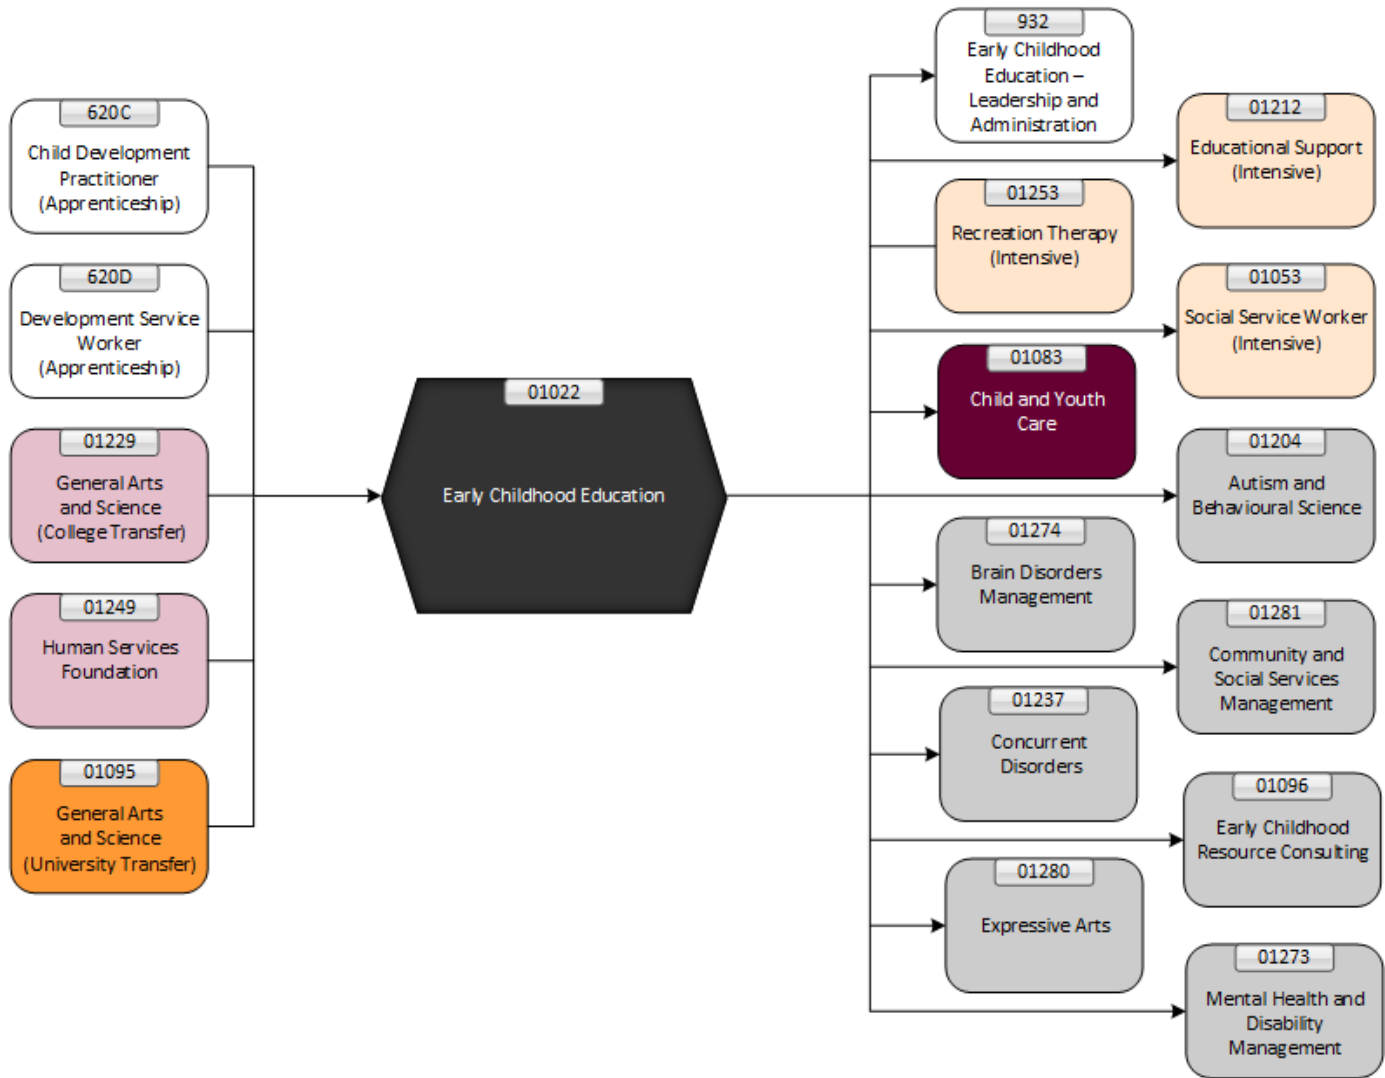

Early Childhood Education (OCD)

Program Pathways Map

This Pathways map shows how the identified program can lead to future program choices.

	Identified Program		OCD (Intensive)
	Degree		OCD
	OCCG		OCC
	OCAD		MCC

*Enter Semester 1 unless otherwise specified. Equivalencies and/or course exemptions may apply. Prerequisite courses and/or minimum averages may be required. Contact the academic area for full details.