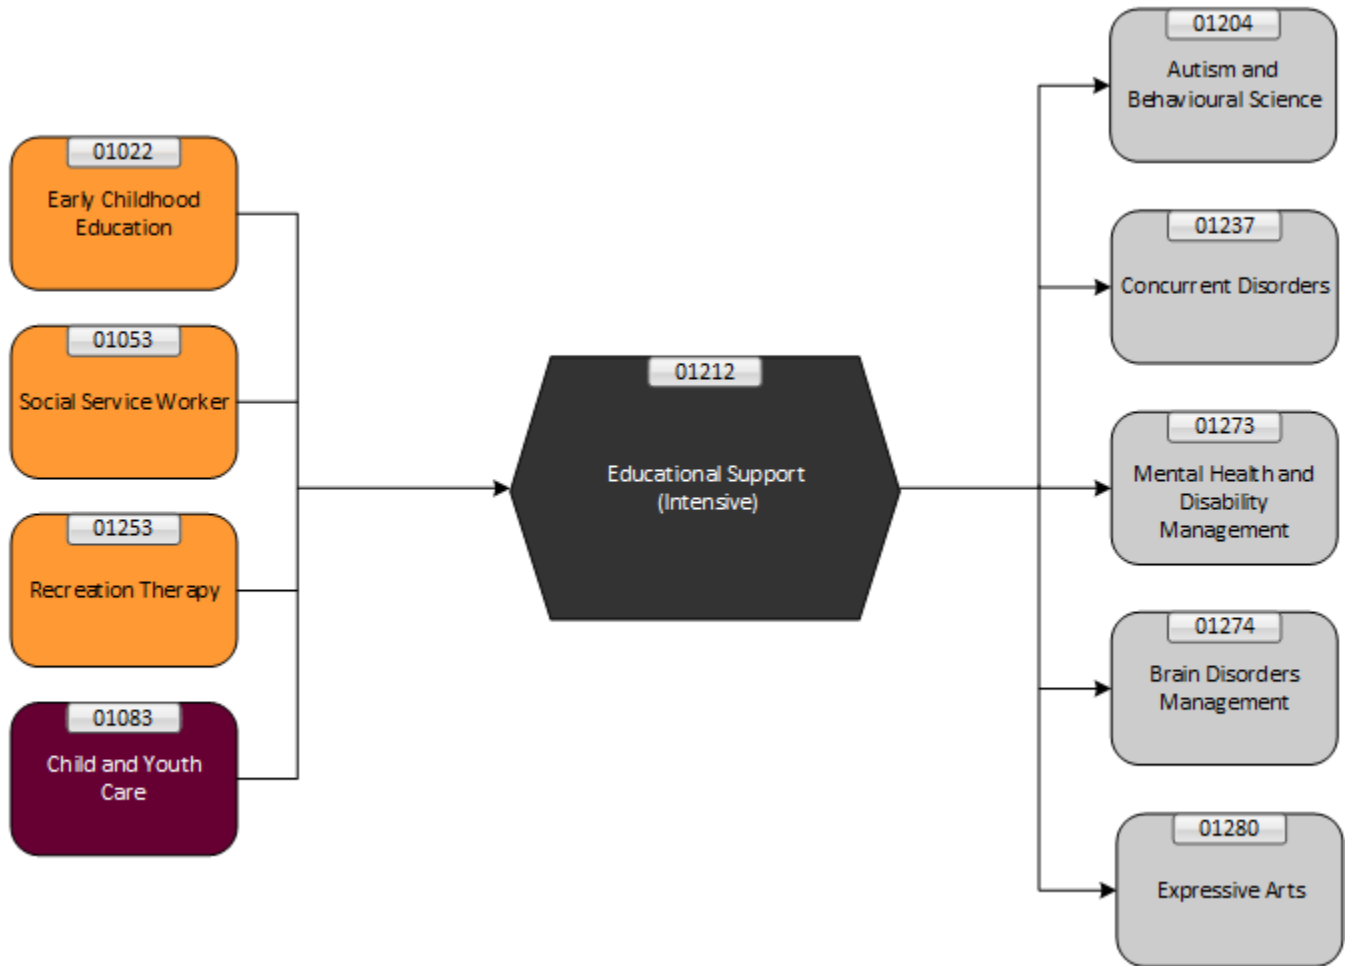

## Educational Support (Intensive) (OCD)

### Program Pathways Map

This Pathways map shows how the identified program can lead to future program choices.

	Identified Program		OCD (Intensive)
	Degree		OCD
	OCGC		OCC
	OCAD		MCC

\*Enter Semester 1 unless otherwise specified. Equivalencies and/or course exemptions may apply. Prerequisite courses and/or minimum averages may be required. Contact the academic area for full details.