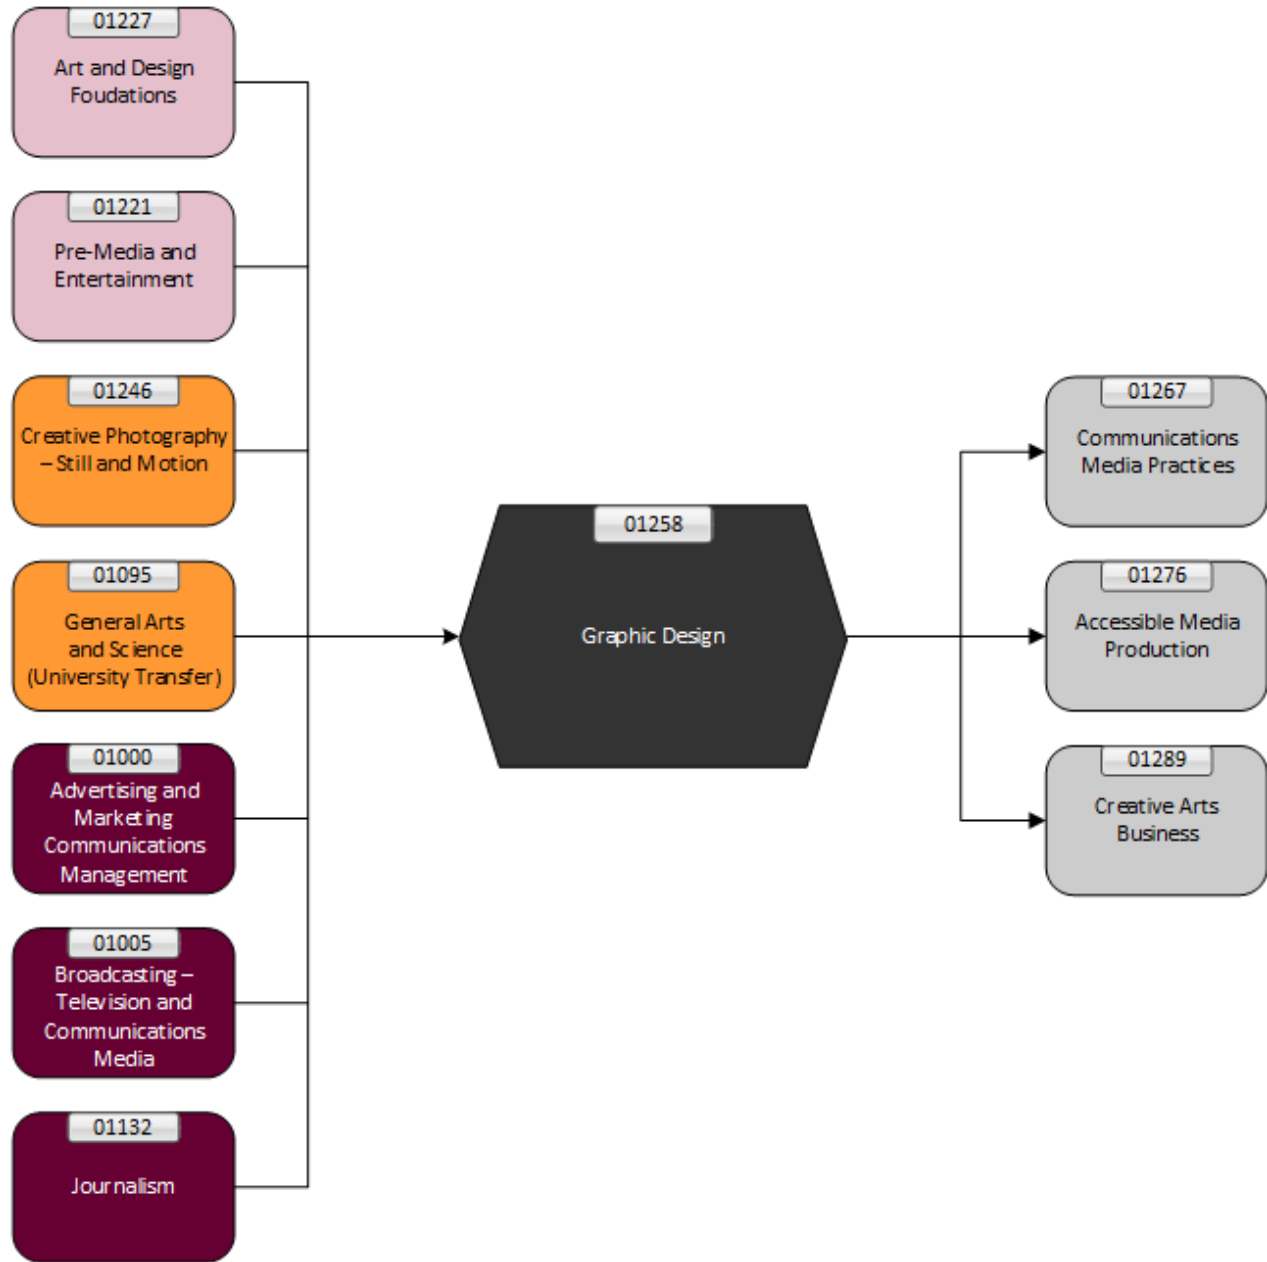

Graphic Design (OCAD) Program Pathways Map

This Pathways map shows how the identified program can lead to future program choices.

| | | | |
|--|--------------------|--|-----------------|
| | Identified Program | | OCD (Intensive) |
| | Degree | | OCD |
| | OCGC | | OCC |
| | OCAD | | MCC |

*Enter Semester 1 unless otherwise specified. Equivalencies and/or course exemptions may apply. Prerequisite courses and/or minimum averages may be required. Contact the academic area for full details.