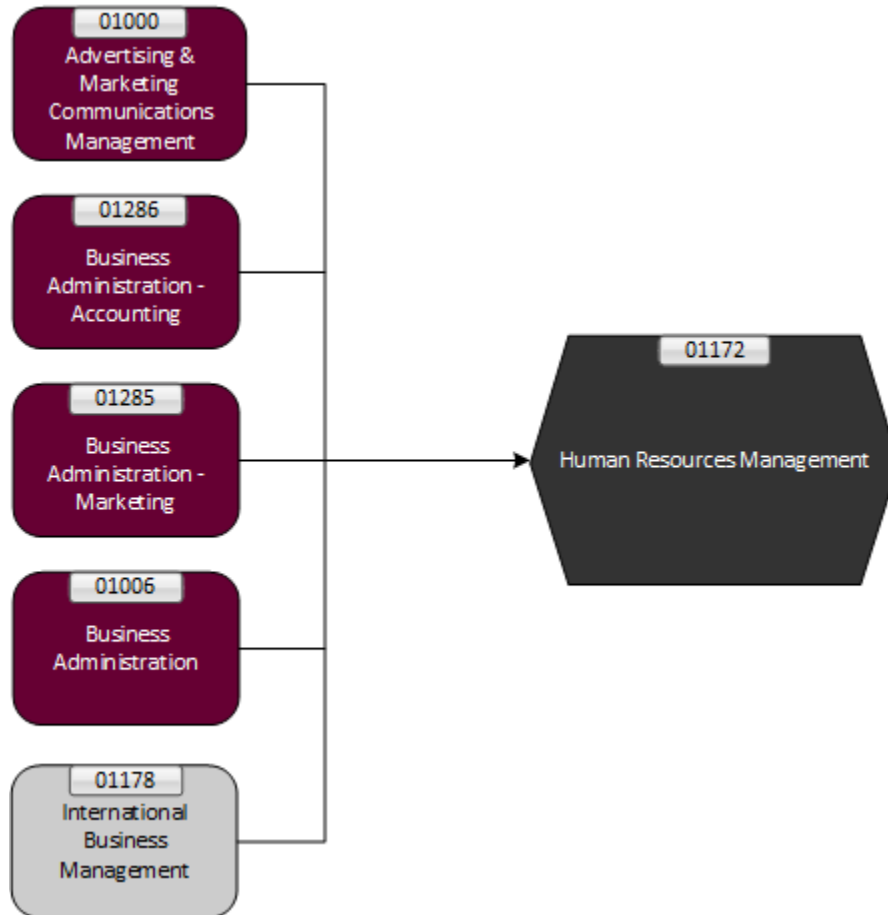

## Human Resources Management (OCGC)

### Program Pathways Map

This Pathways map shows how the identified program can lead to future program choices.

Identified Program	OCD (Intensive)
Degree	OCD
OCGC	OCC
OCAD	MCC

\*Enter Semester 1 unless otherwise specified. Equivalencies and/or course exemptions may apply. Prerequisite courses and/or minimum averages may be required. Contact the academic area for full details.