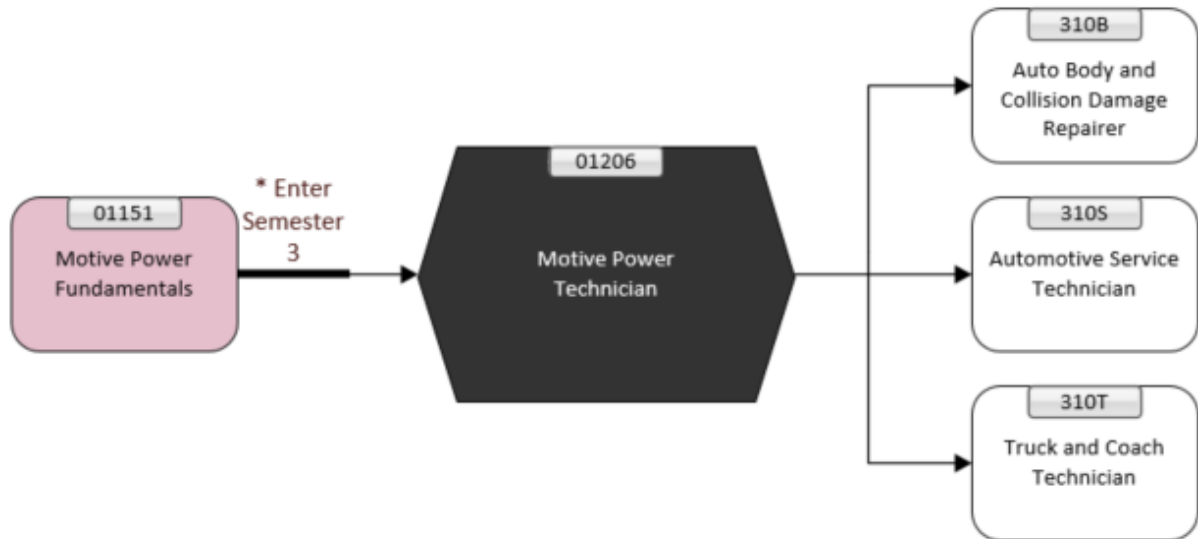

Motive Power Technician (OCD) Program Pathways Map

This Pathways map shows how the identified program can lead to future program choices.

Identified Program	OCD (Intensive)
Degree	OCD
OCGC	OCC
OCAD	MCC

Enter Semester 1 unless otherwise specified. Equivalencies and/or course exemptions may apply. Prerequisite courses and/or minimum averages may be required. Contact the academic area for full details.