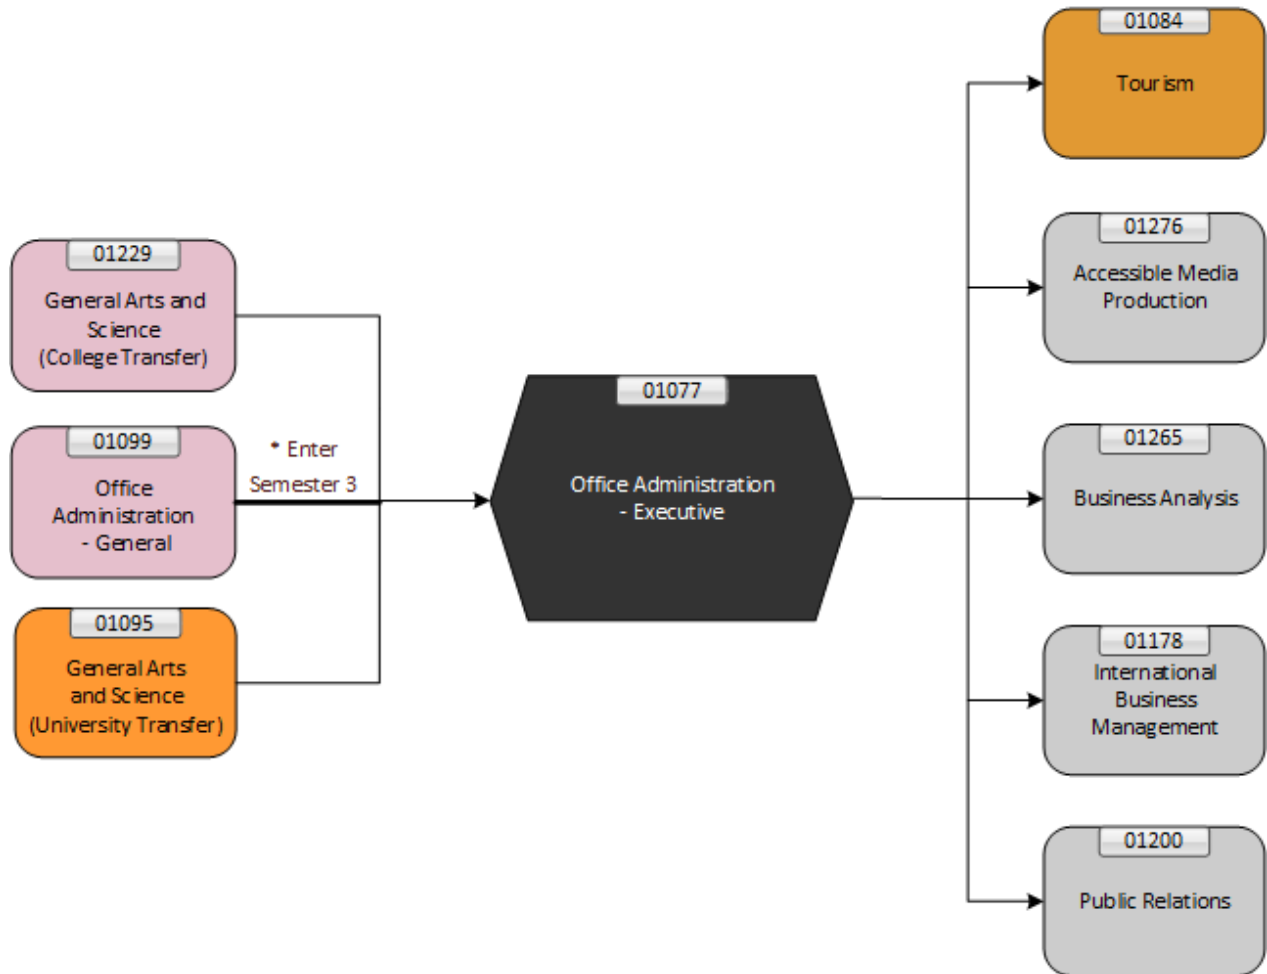

Office Administration – Executive (OCD)

Program Pathways Map

This Pathways map shows how the identified program can lead to future program choices.

	Identified Program		OCD (Intensive)
	Degree		OCD
	OCGC		OCC
	OCAD		MCC

*Enter Semester 1 unless otherwise specified. Equivalencies and/or course exemptions may apply. Prerequisite courses and/or minimum averages may be required. Contact the academic area for full details.