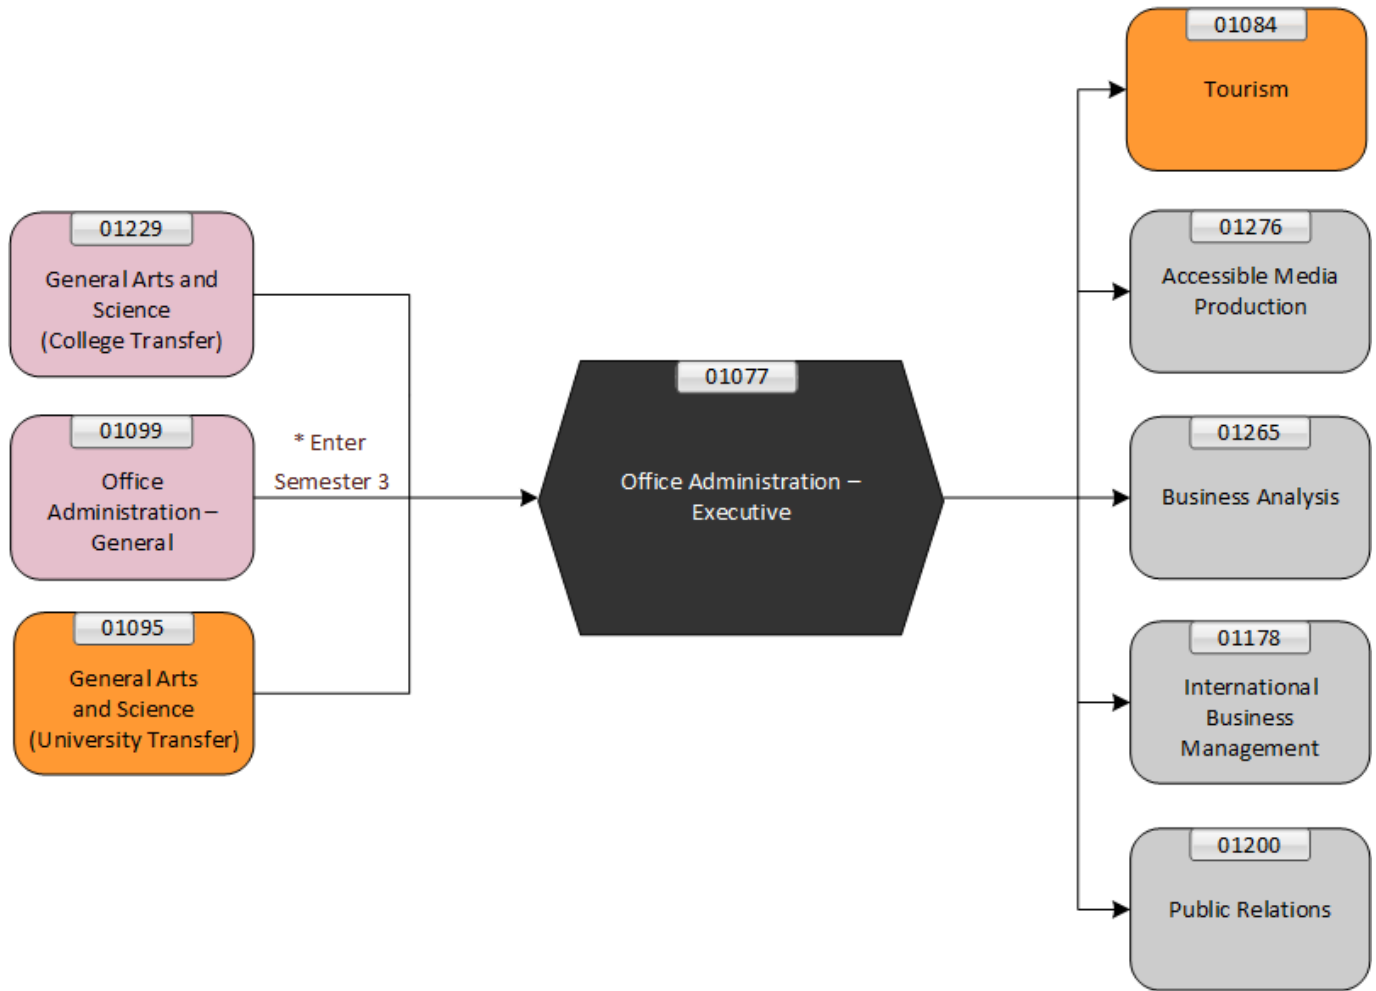

Office Administration – Executive (OCD)

Internal Program Pathways Map

This Internal Pathways map shows how the identified program can lead to future program choices.

	Identified Program		OCD (Intensive)
	Degree		OCD
	OCCG		OCC
	OCAD		MCC

* Enter Semester 1 unless otherwise specified. Equivalencies and/or course exemptions may apply. Prerequisite courses and/or minimum averages may be required. Contact the academic area for full details.