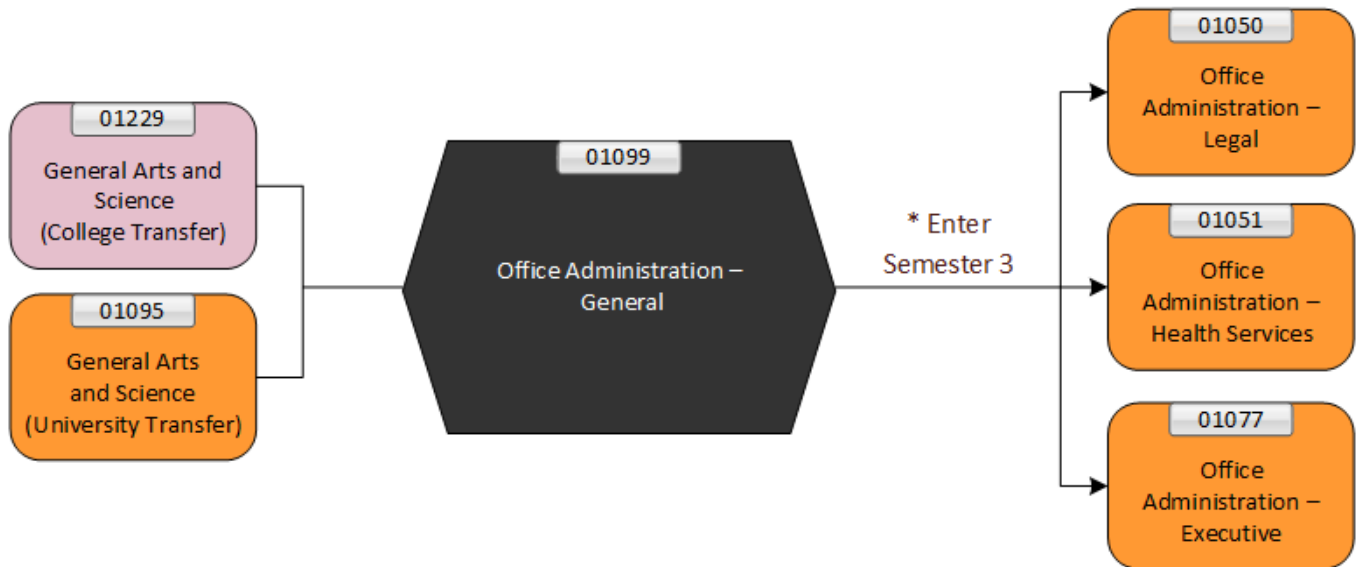

Office Administration - General (OCC)

Internal Program Pathways Map

This Internal Pathways map shows how the identified program can lead to future program choices.

	Identified Program		OCD (Intensive)
	Degree		OCD
	OCGC		OCC
	OCAD		MCC

* Enter Semester 1 unless otherwise specified. Equivalencies and/or course exemptions may apply. Prerequisite courses and/or minimum averages may be required. Contact the academic area for full details.