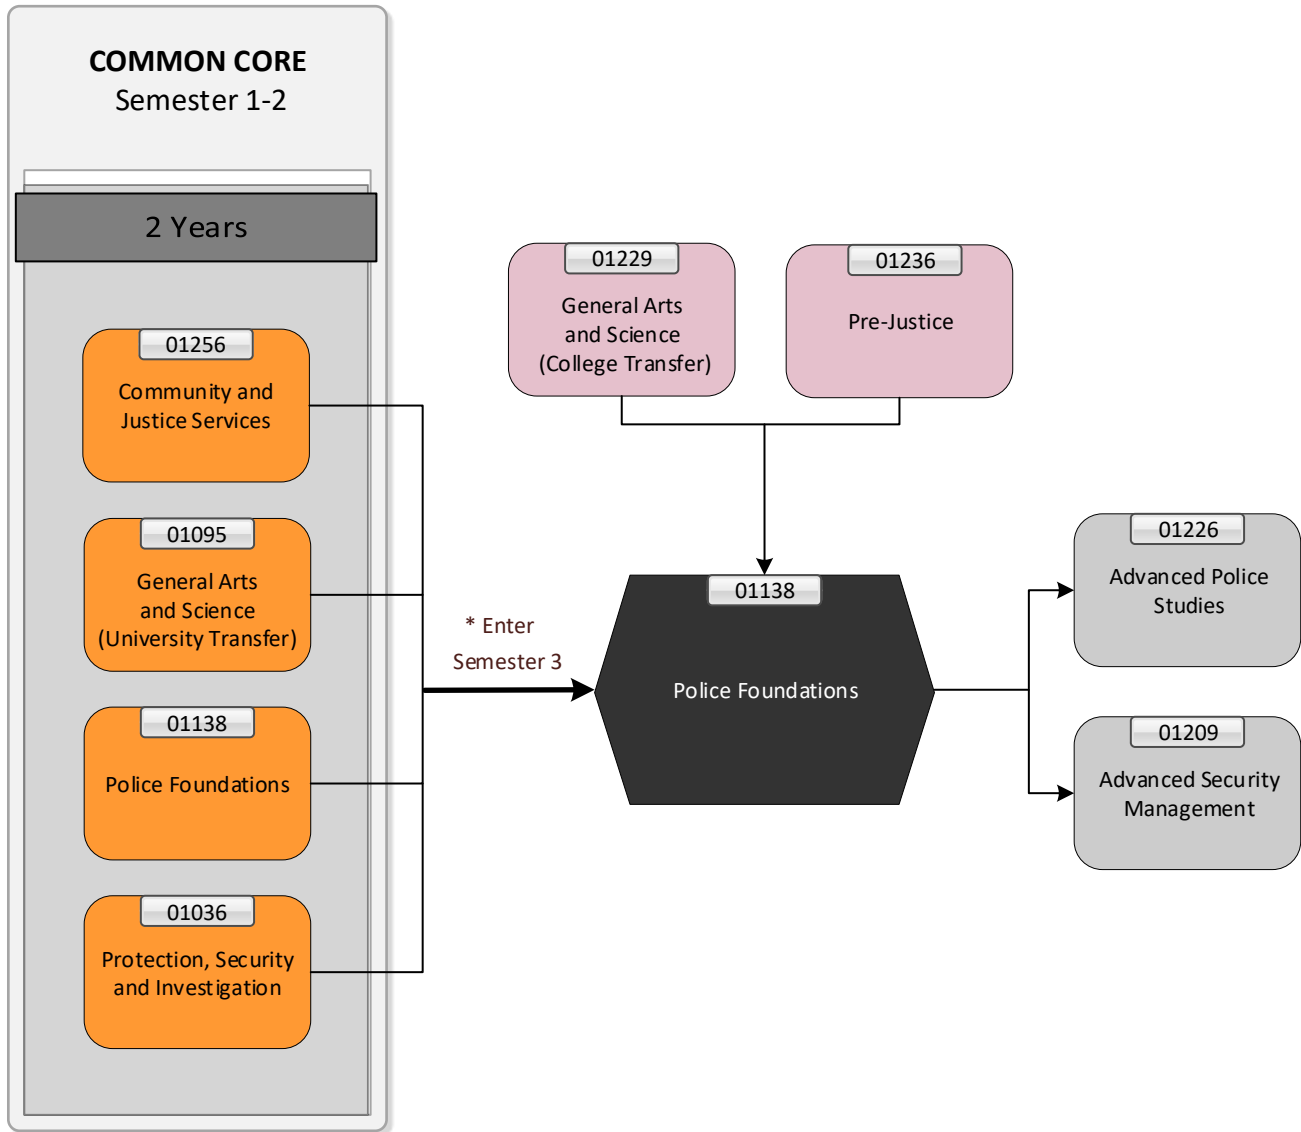

Police Foundations (OCD) Program Pathways Map

This Pathways map shows how the identified program can lead to future program choices.

	Identified Program		OCD (Intensive)
	Degree		OCD
	OCGC		OCC
	OCAD		MCC

*Enter Semester 1 unless otherwise specified. Equivalencies and/or course exemptions may apply. Prerequisite courses and/or minimum averages may be required. Contact the academic area for full details.