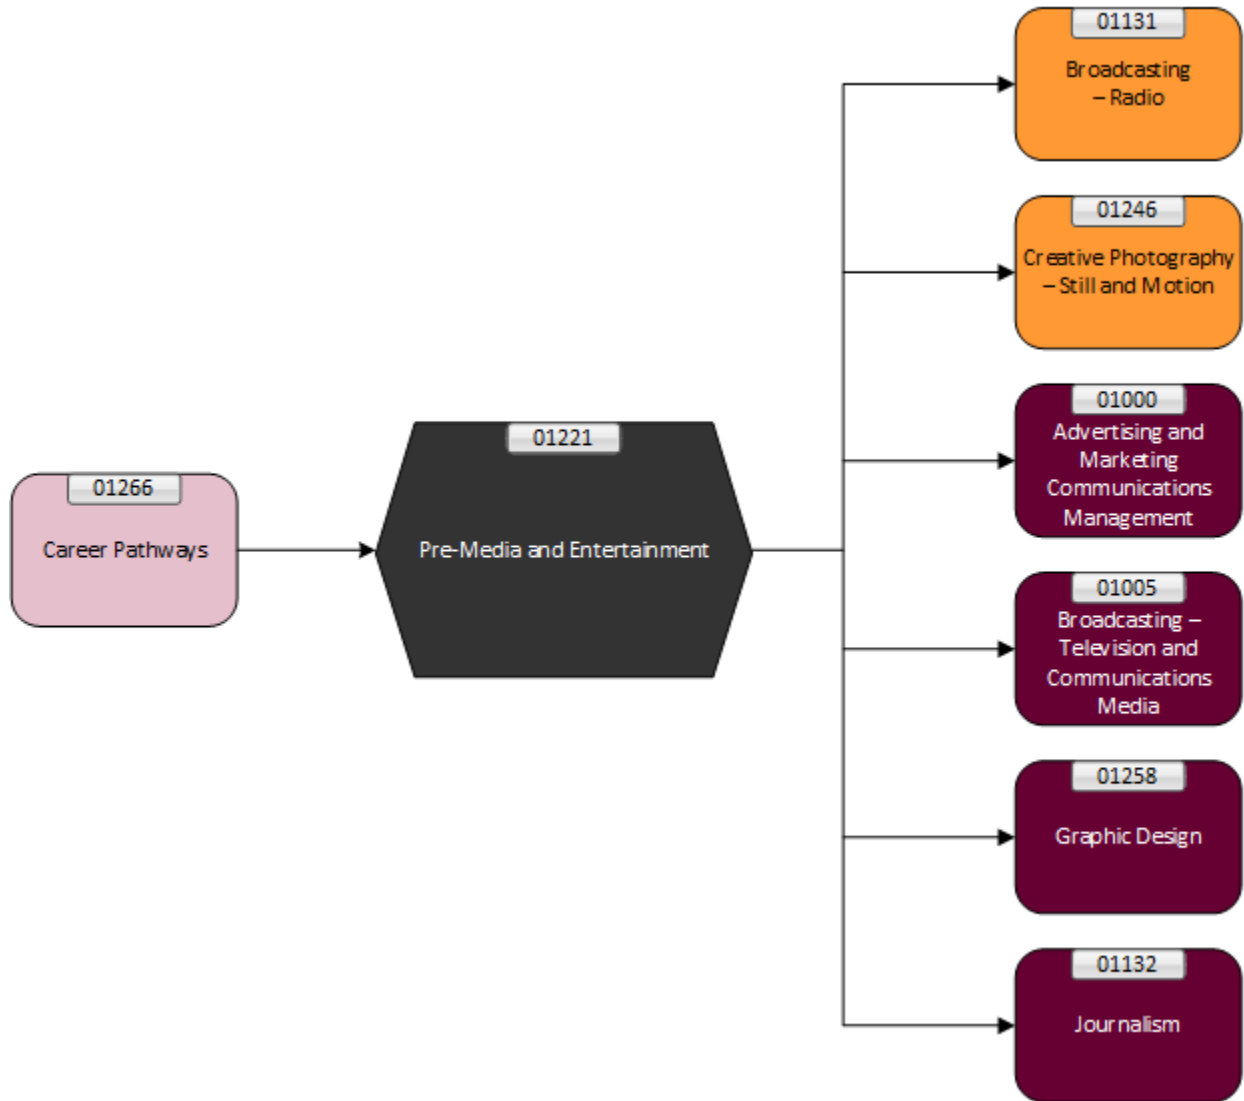

Pre-Media and Entertainment (OCC)

Program Pathways Map

This Pathways map shows how the identified program can lead to future program choices.

Identified Program	OCD (Intensive)
Degree	OCD
OCGC	OCC
OCAD	MCC

*Enter Semester 1 unless otherwise specified. Equivalencies and/or course exemptions may apply. Prerequisite courses and/or minimum averages may be required. Contact the academic area for full details.