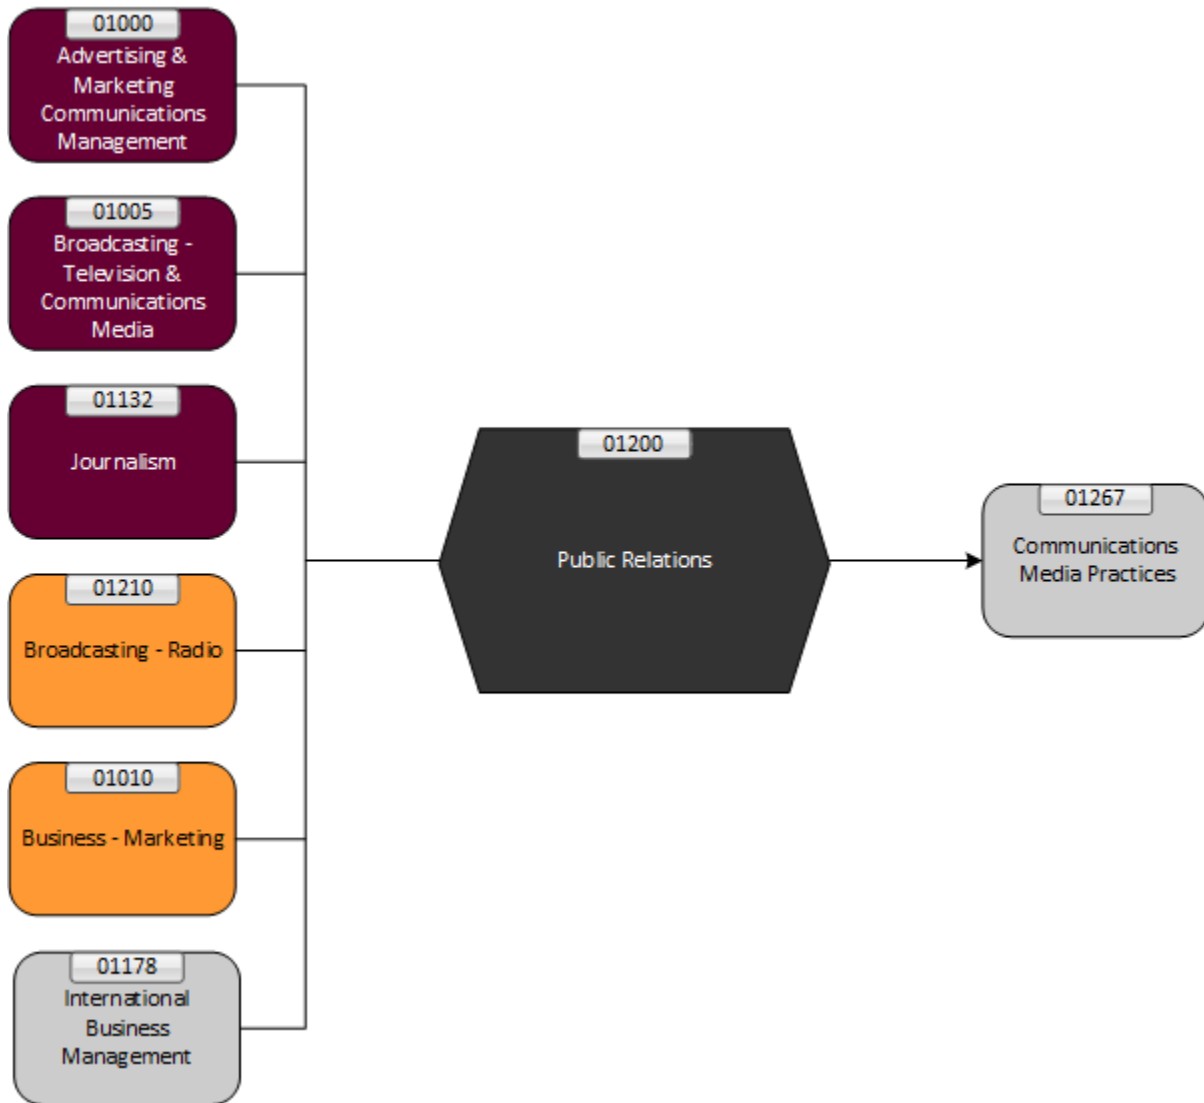

## Public Relations (OCGC) Program Pathways Map

This Pathways map shows how the identified program can lead to future program choices.

	Identified Program		OCD (Intensive)
	Degree		OCD
	OCGC		OCC
	OCAD		MCC

\*Enter Semester 1 unless otherwise specified. Equivalencies and/or course exemptions may apply. Prerequisite courses and/or minimum averages may be required. Contact the academic area for full details.