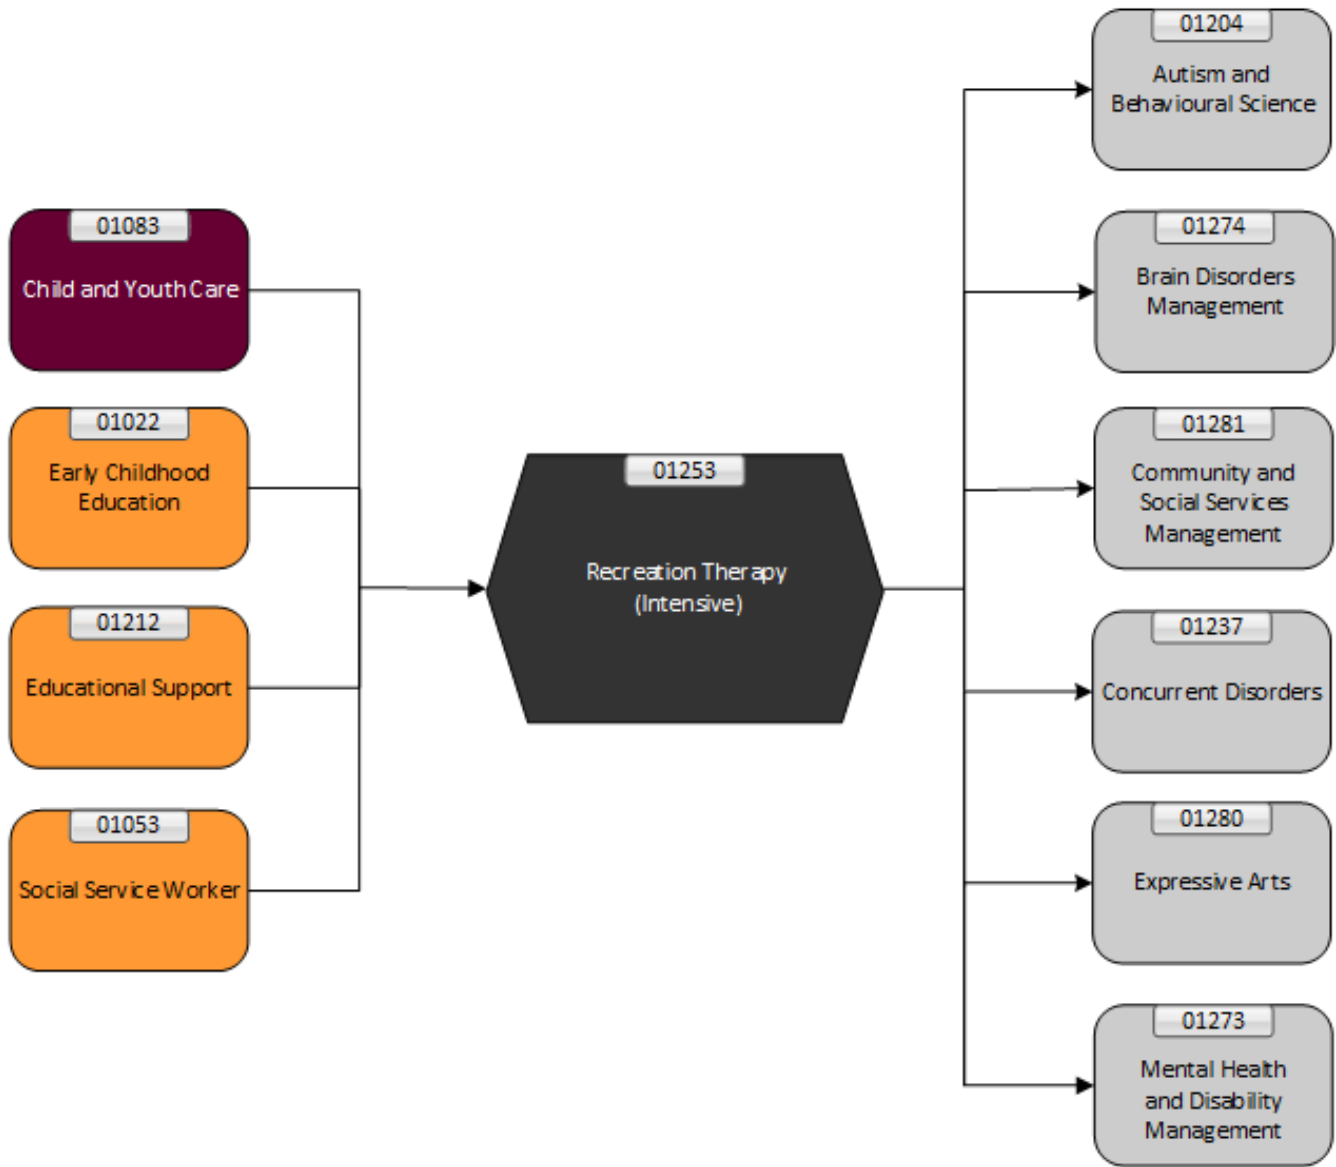

## Recreational Therapy (Intensive) (OCD) Program Pathways Map

This Pathways map shows how the identified program can lead to future program choices.

	Identified Program		OCD (Intensive)
	Degree		OCD
	OCCGC		OCC
	OCAD		MCC

Enter Semester 1 unless otherwise specified. Equivalencies and/or course exemptions may apply. Prerequisite courses and/or minimum averages may be required. Contact the academic area for full details.