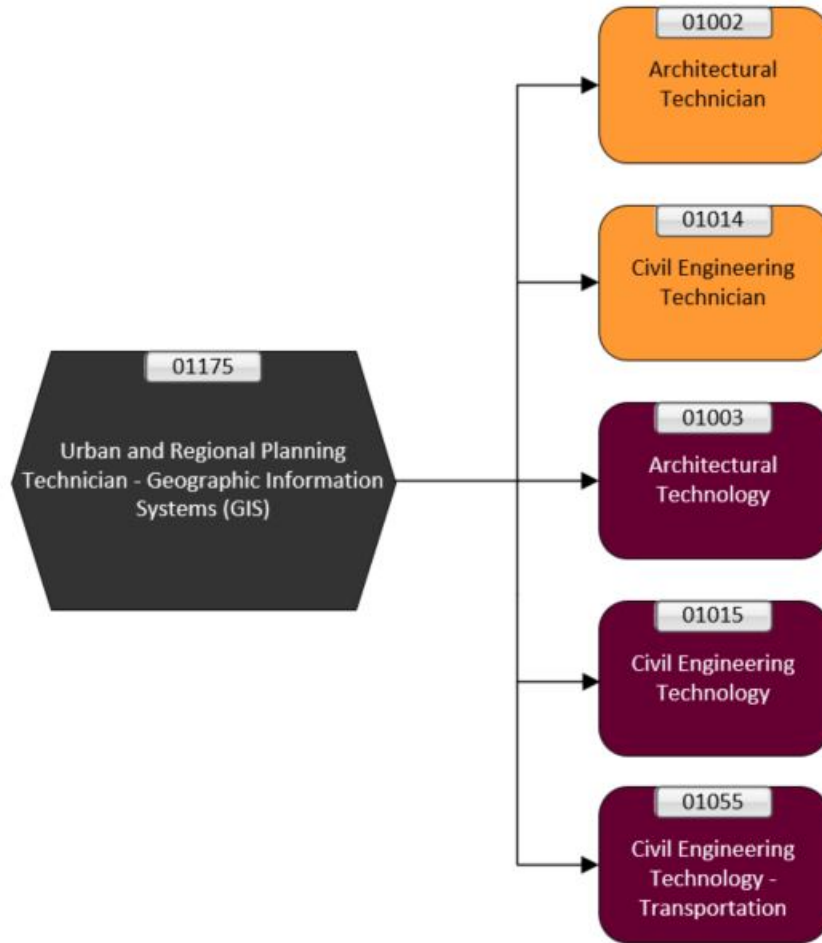

**Urban and Regional Planning Technician
- Geographic Information Systems (GIS) (OCD)
Program Pathways Map**

This Pathways map shows how the identified program can lead to future program choices

	Identified Program		OCD (Intensive)
	Degree		OCD
	OCGC		OCC
	OCAD		MCC

Enter Semester 1 unless otherwise specified. Equivalencies and/or course exemptions may apply. Prerequisite courses and/or minimum averages may be required. Contact the academic area for full details.