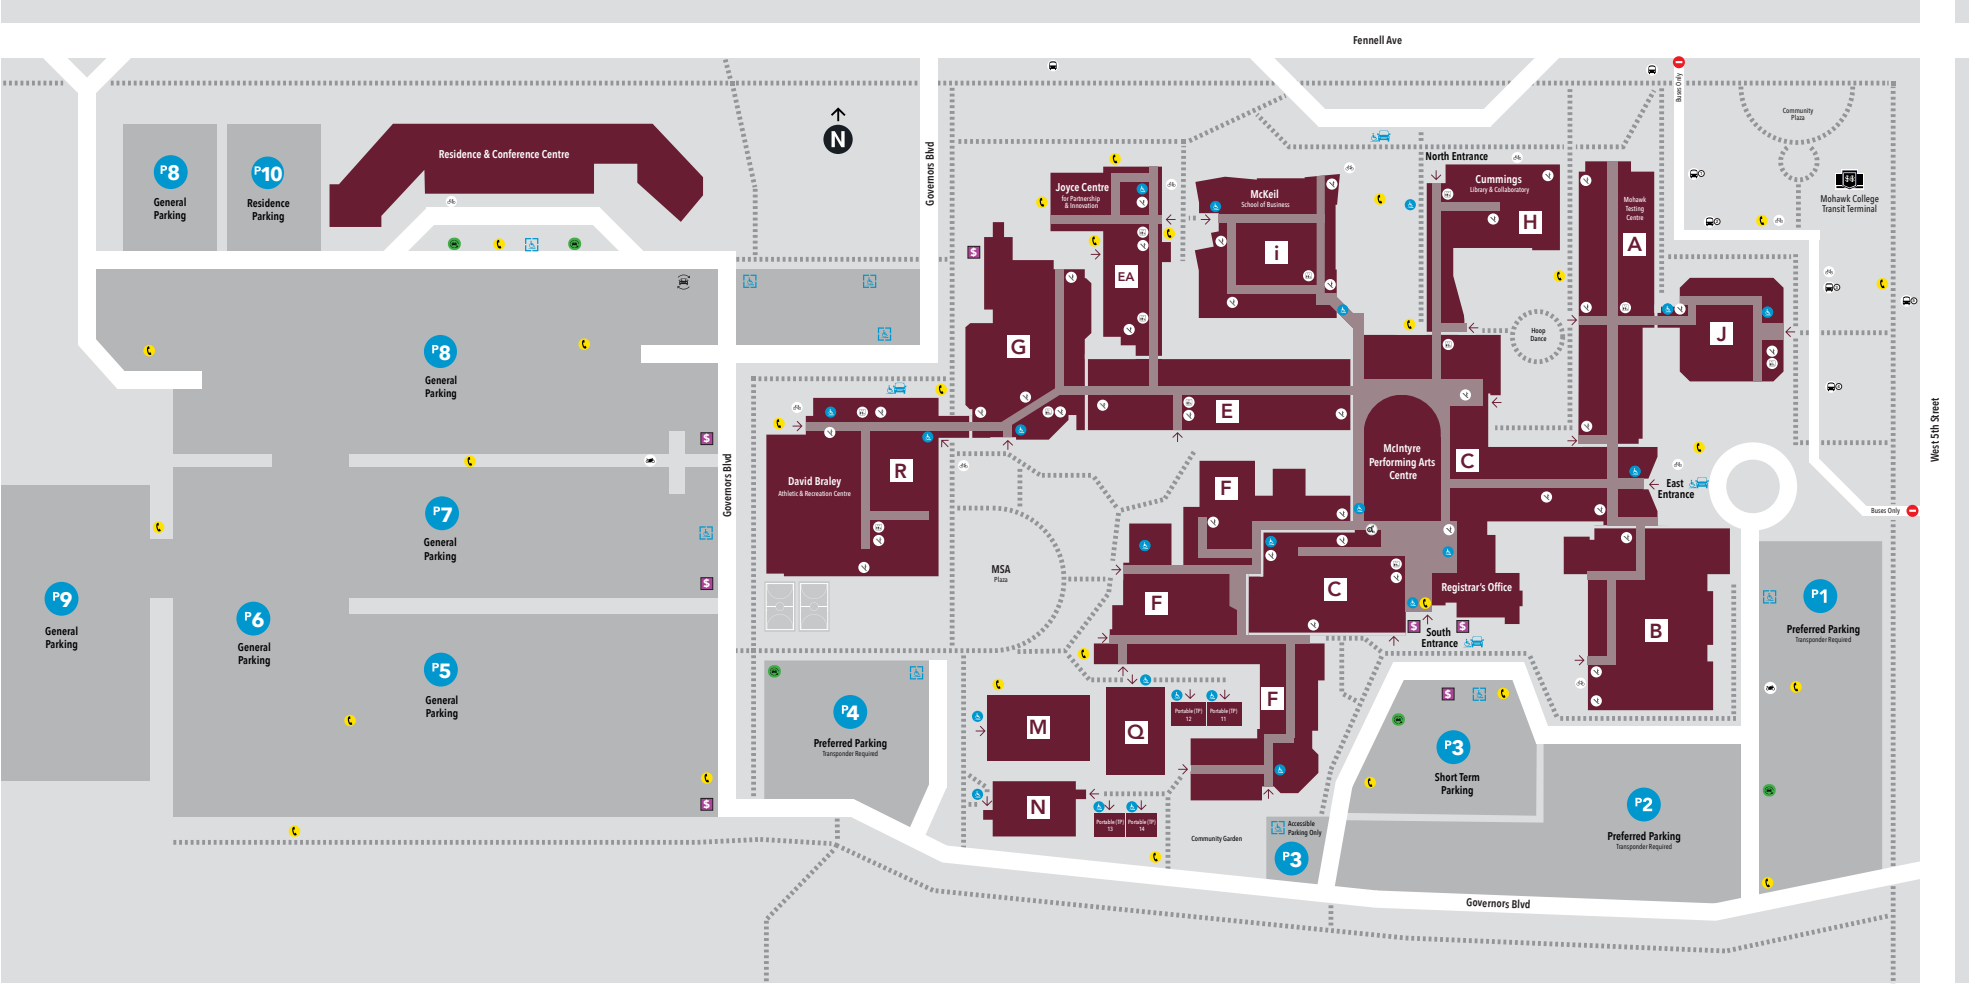

Mohawk College Fennell Campus (FF)

Legend

- Accessible Parking Accessible Parking Only
- Accessible Drop-Off & Pick-Up Accessible Drop-Off & Pick-Up
- Assistance Phone Assistance Phone
- Bicycle Storage Bicycle Storage
- Car Share Car Share
- Electric Car Charging Station Electric Car Charging Station
- Elevator Elevator
- HSR Bus Stop HSR Bus Stop
- Motorcycle Parking Motorcycle Parking
- Parking Numbers Parking Numbers
- Parking Pay Station Parking Pay Station
- Pay Phone Pay Phone
- Stairs Stairs
- Wheelchair Access Wheelchair Access

Scan to access the digital map.
mohawkcollege.ca/FennellMap